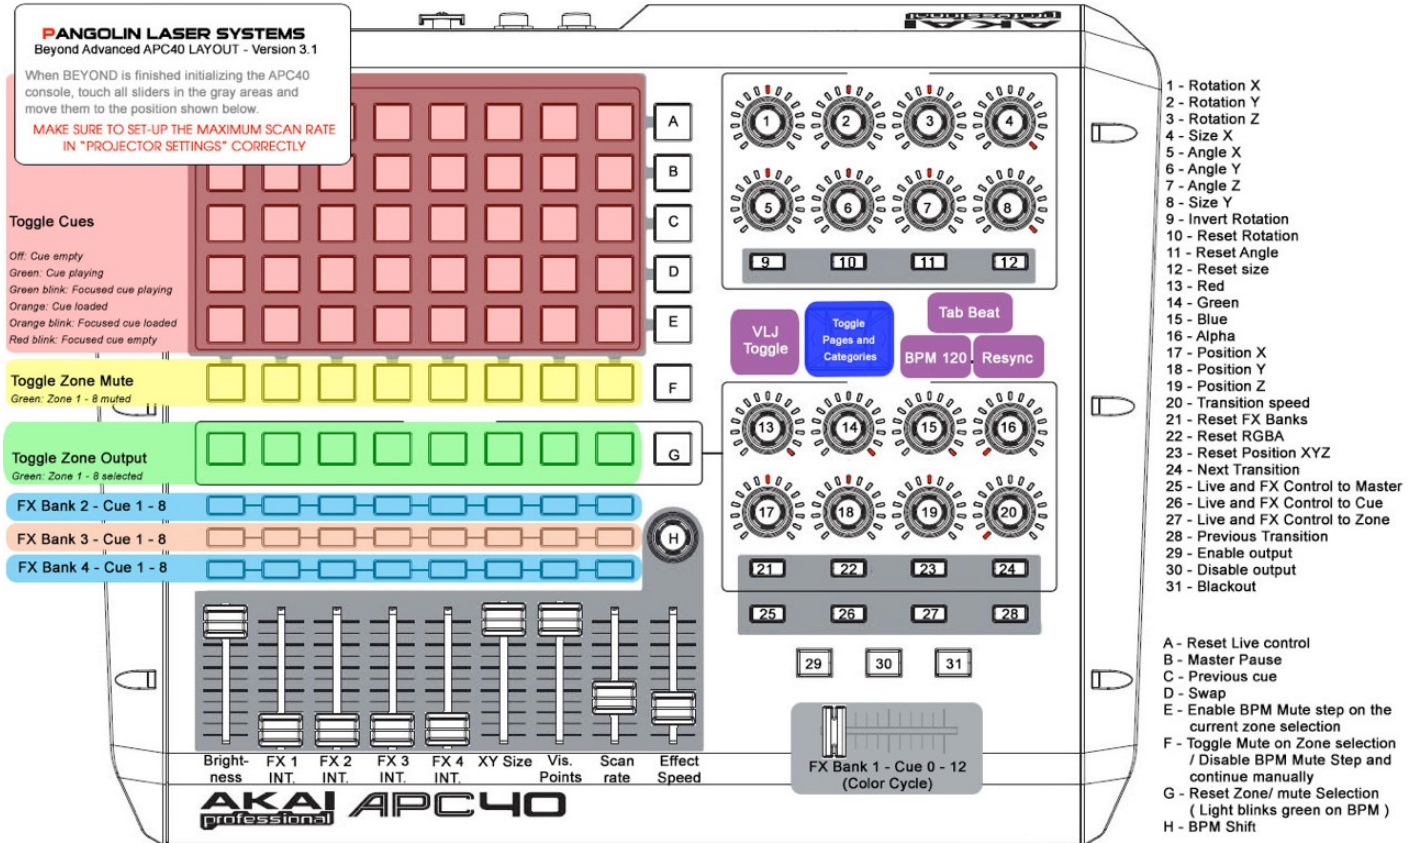

Akai APC40 Advanced Layout V3.4

Midi Template File name: **Advanced APC40 Template (version 3.4).BeyondMidiMap**

Midi templates can be found inside the subdirectory "MIDI" of "BEYOND". (example C:\BEYOND\MIDI*)