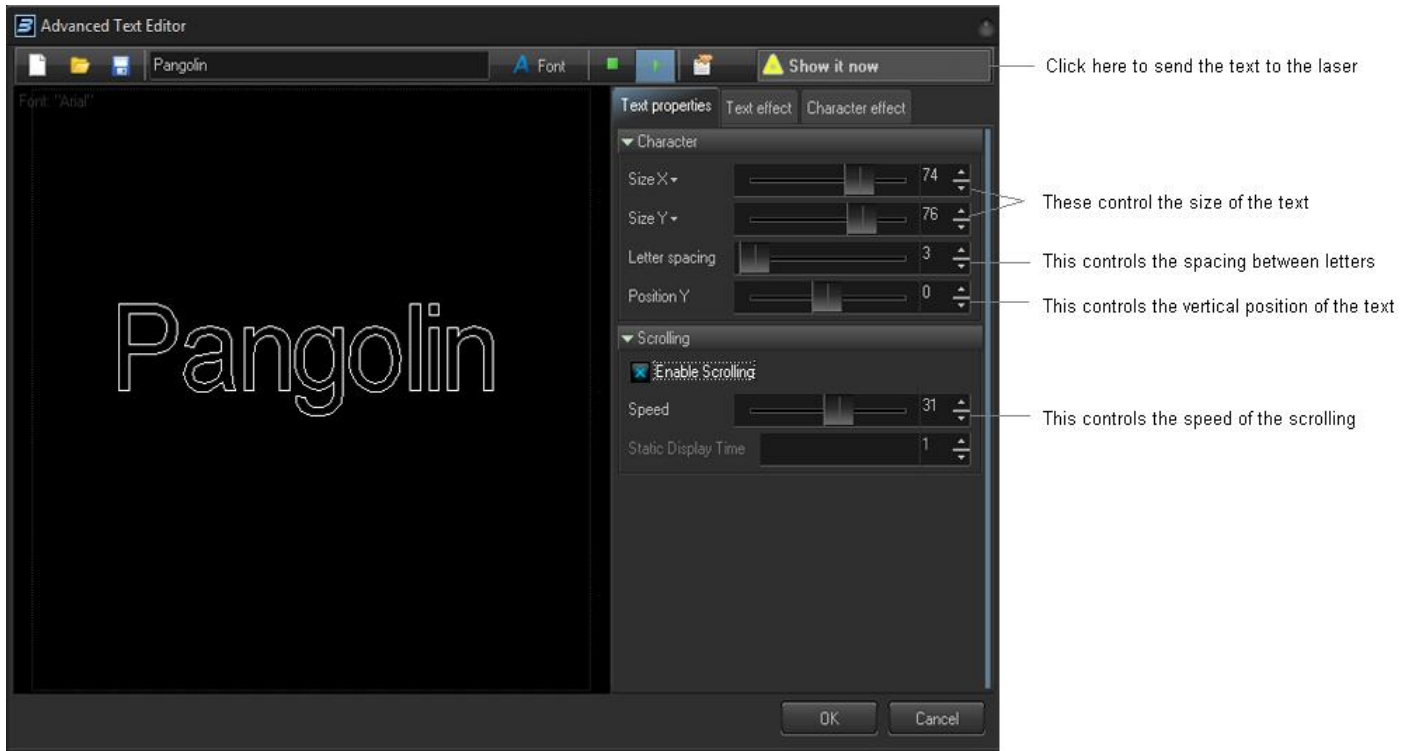

Applying effects to the entire text image, or to individual characters

The Advanced Text Editor allows you to apply an effect to the entire text image, or to individual characters within the text image. When using the Character effect tab, it's easy to create effects which are particularly dramatic. With just a few mouse clicks, it is possible to make text that automatically waves and grooves to the beat of the music.

The Effect tabs allow you to apply an effect to the entire text, or to letters within the text

For example, try adding an Oscillating Zoom effect as shown

From:

<http://wiki.pangolin.com/> - Complete Help Docs