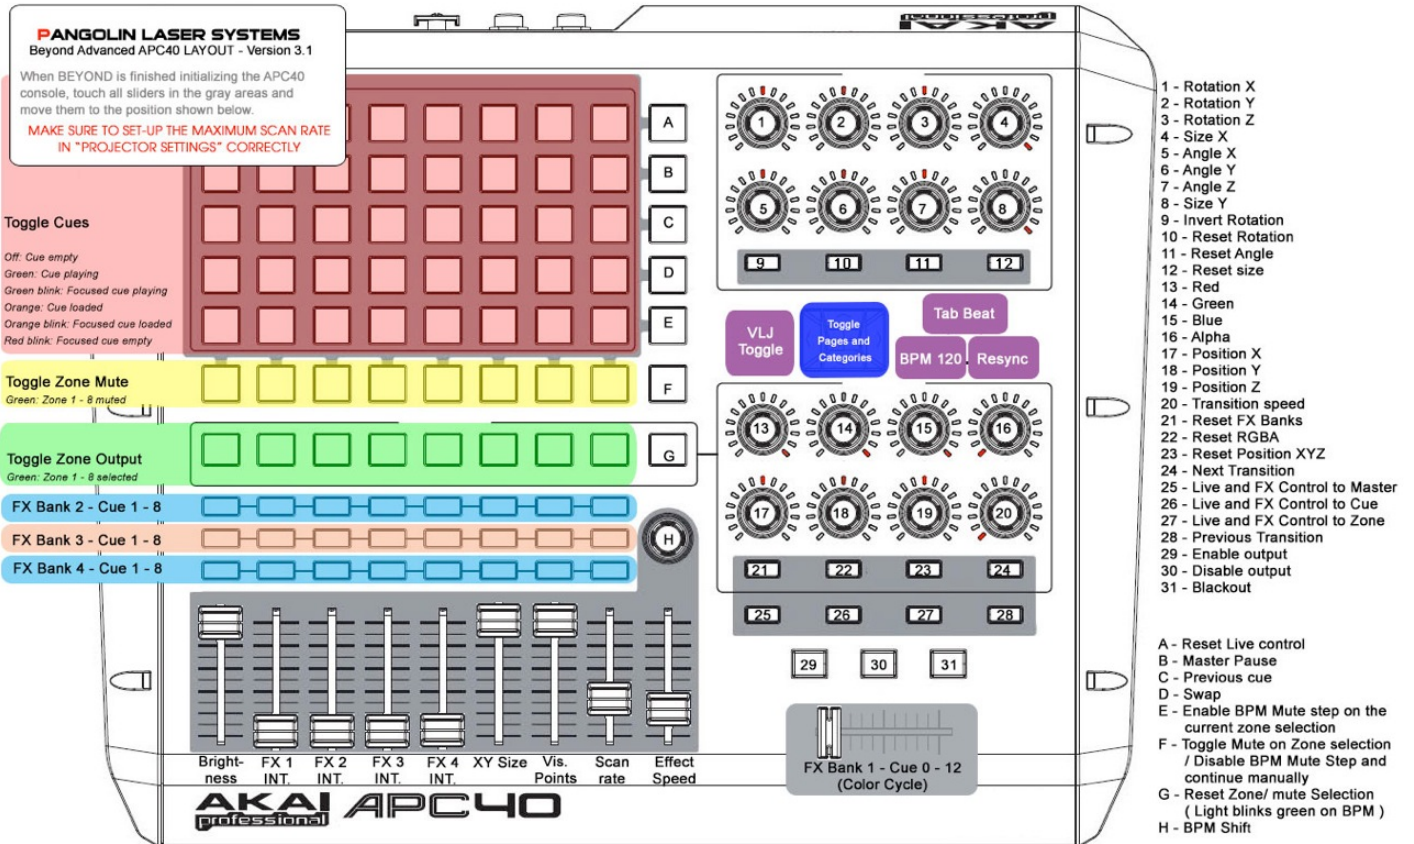

Akai APC40 Advanced Layout V1.9

From: <http://wiki.pangolin.com/> - Complete Help Docs

Permanent link: <http://wiki.pangolin.com/doku.php?id=beyond:akaiapc40advancedlayout&rev=1568056977>

Last update: 2020/06/11 19:23