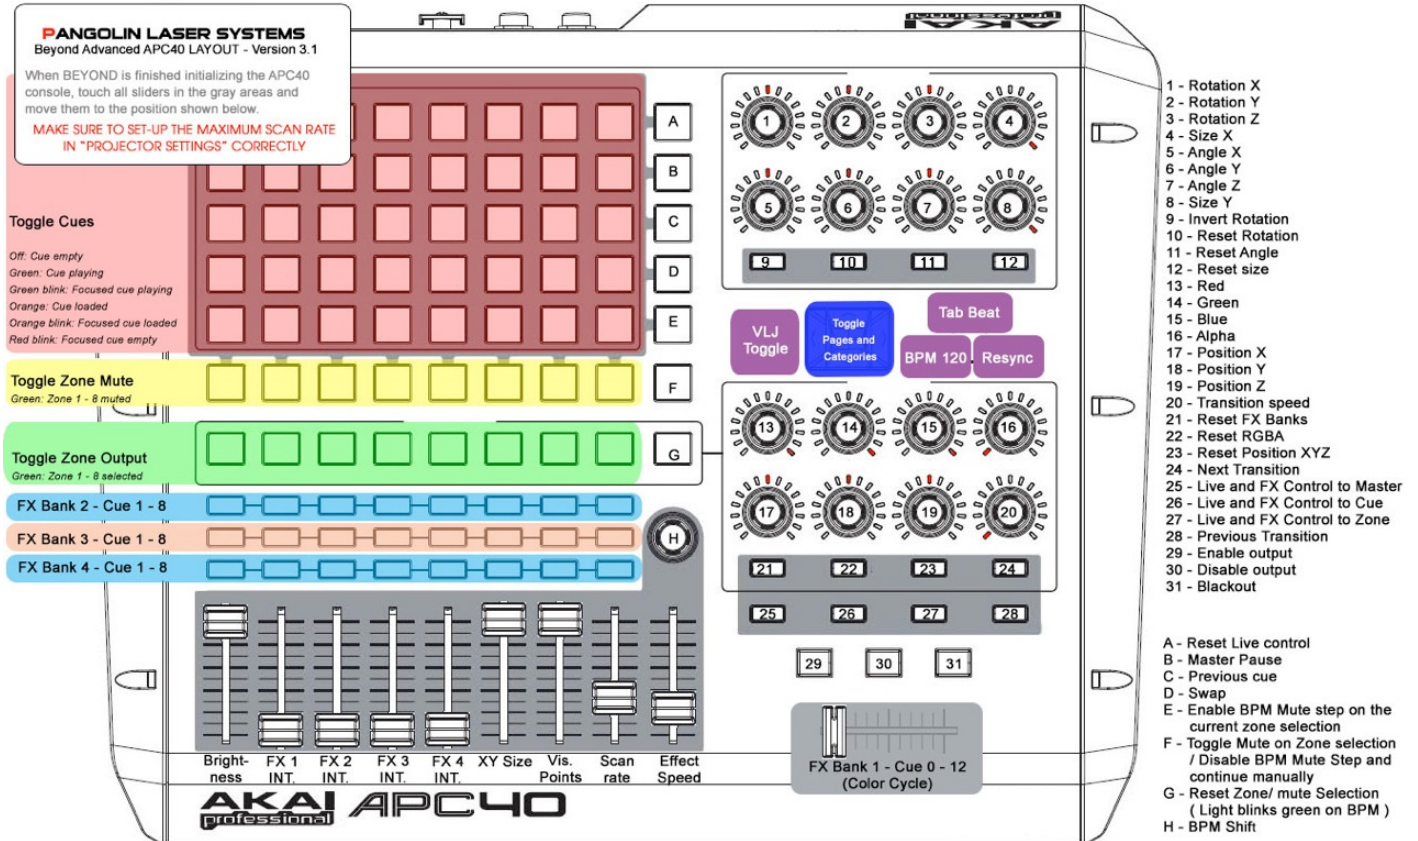

Akai APC40 Advanced Layout V3.4

Midi Template File name: Advanced APC40 Template (version 3.4).BeyondMidiMap

Midi templates can be found inside the subdirectory "MIDI" of "BEYOND". (example C:\BEYOND\MIDI*)