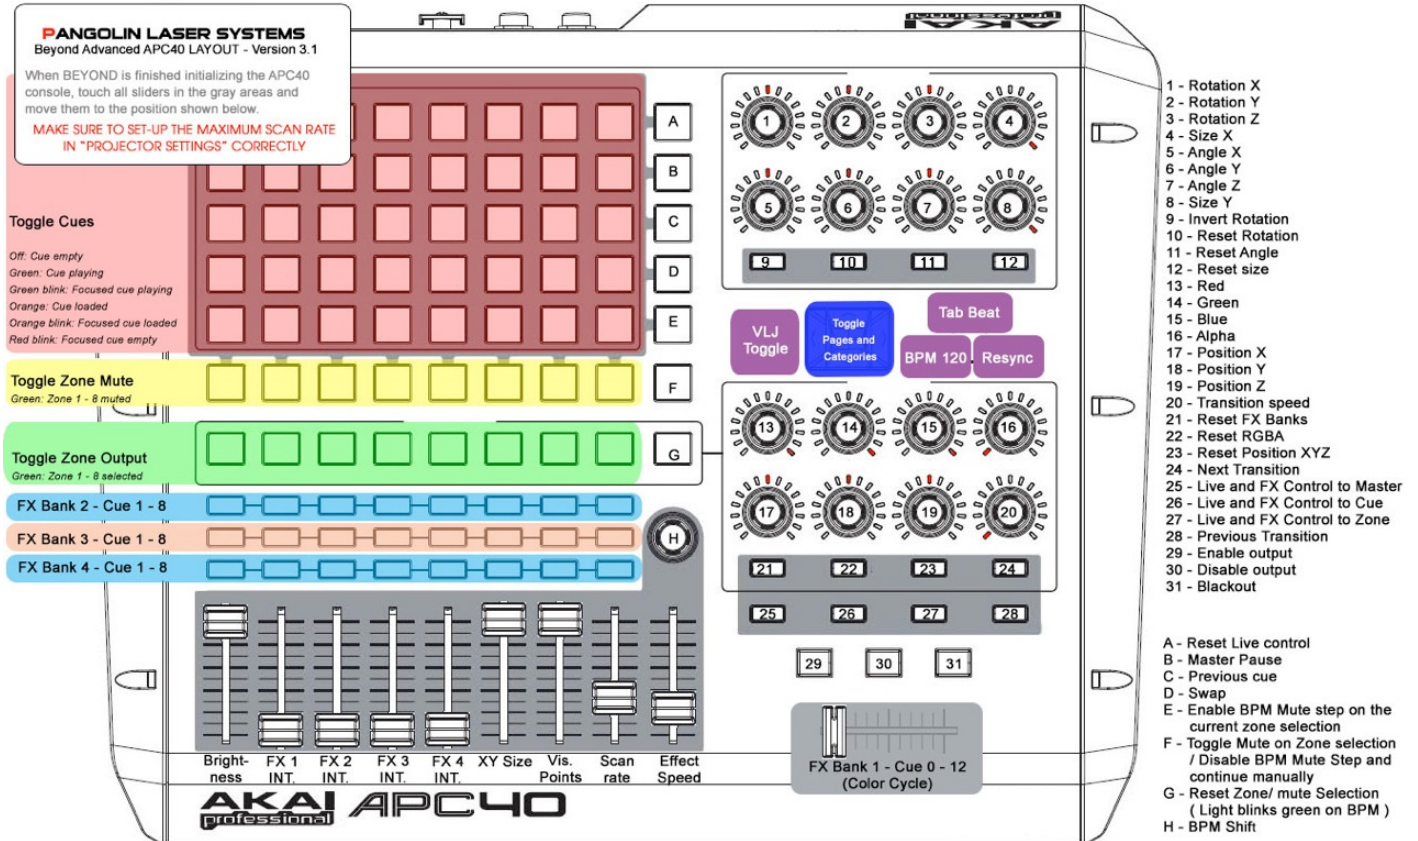

Akai APC40 Advanced Layout V3.4

Midi Template File name: **Advanced APC40 Template (version 3.4).BeyondMidiMap**

Midi templates can be found inside the subdirectory "MIDI" of "BEYOND". (example C:\BEYOND\MIDI*)