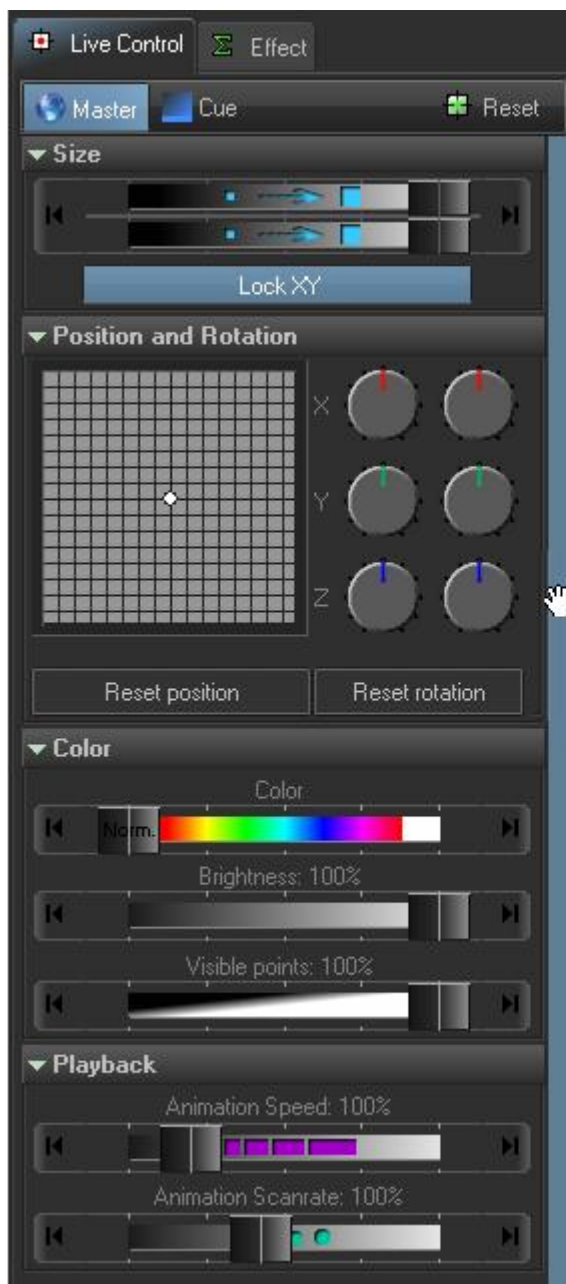

# Live Controls

The Live Controls are on the right side of the BEYOND window and it is the main tab that is used during Live performances.

Click on this picture to get more information about the various buttons and areas. (Click anywhere that the cursor changes to a pointing finger.)

Placing your mouse in the blue area to the right allows you to scroll the contents up and down  
(this works just like the panels in 3D Studio MAX)

From:

<http://wiki.pangolin.com/> - **Complete Help Docs**