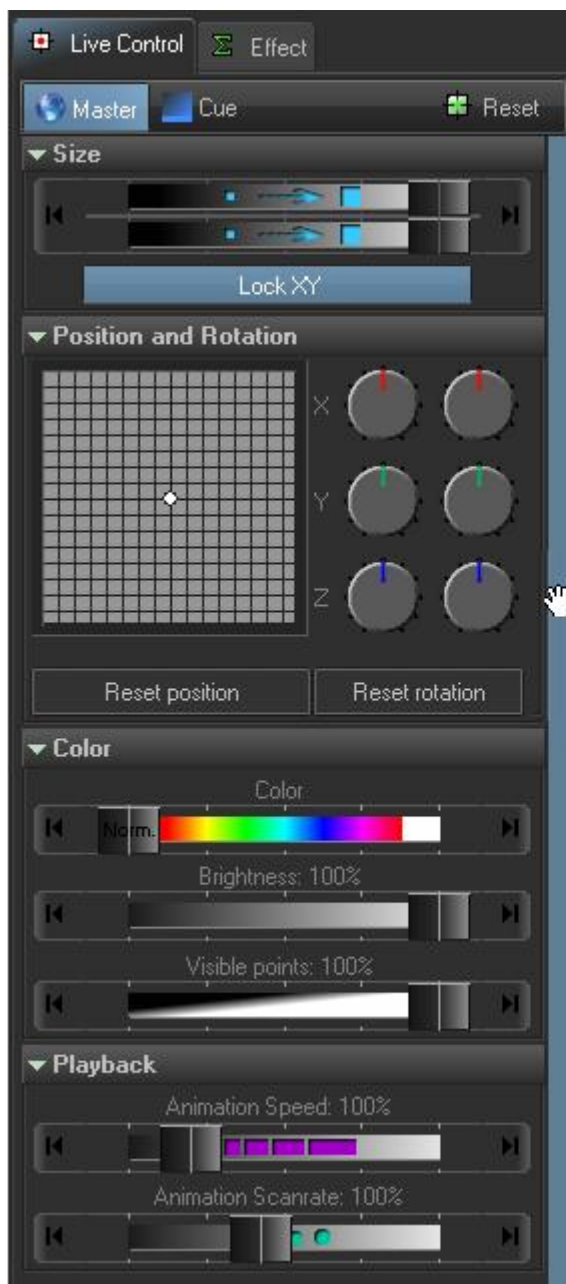

Live Controls

The Live Controls are on the right side of the BEYOND window and it is the main tab that is used during Live performances.

Click on this picture to get more information about the various buttons and areas. (Click anywhere that the cursor changes to a pointing finger.)

Placing your mouse in the blue area to the right allows you to scroll the contents up and down
(this works just like the panels in 3D Studio MAX)

From:

<http://wiki.pangolin.com/> - **Complete Help Docs**