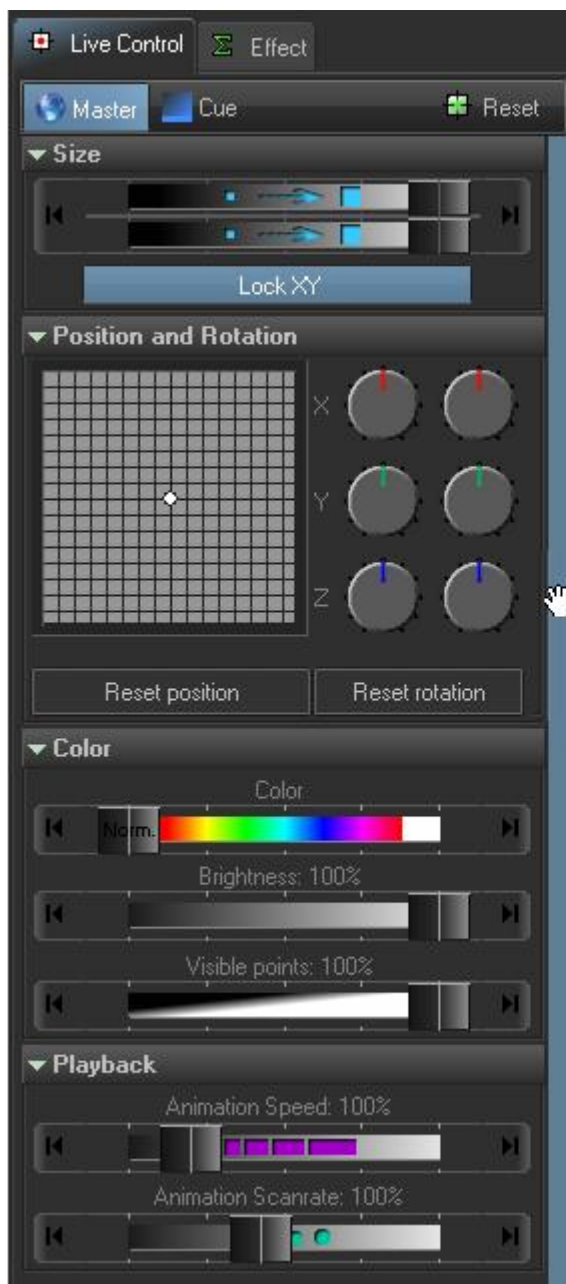

# Live Controls overview

The Live Controls tab is located on the right side of the BEYOND window and it is the main tab that is used during Live performances.

Click on this picture to get more information about the various buttons and areas. (Click anywhere that the cursor changes to a pointing finger.)

Placing your mouse in the blue area to the right allows you to scroll the contents up and down  
(this works just like the panels in 3D Studio MAX)

From:

<https://wiki.pangolin.com/> - **Complete Help Docs**