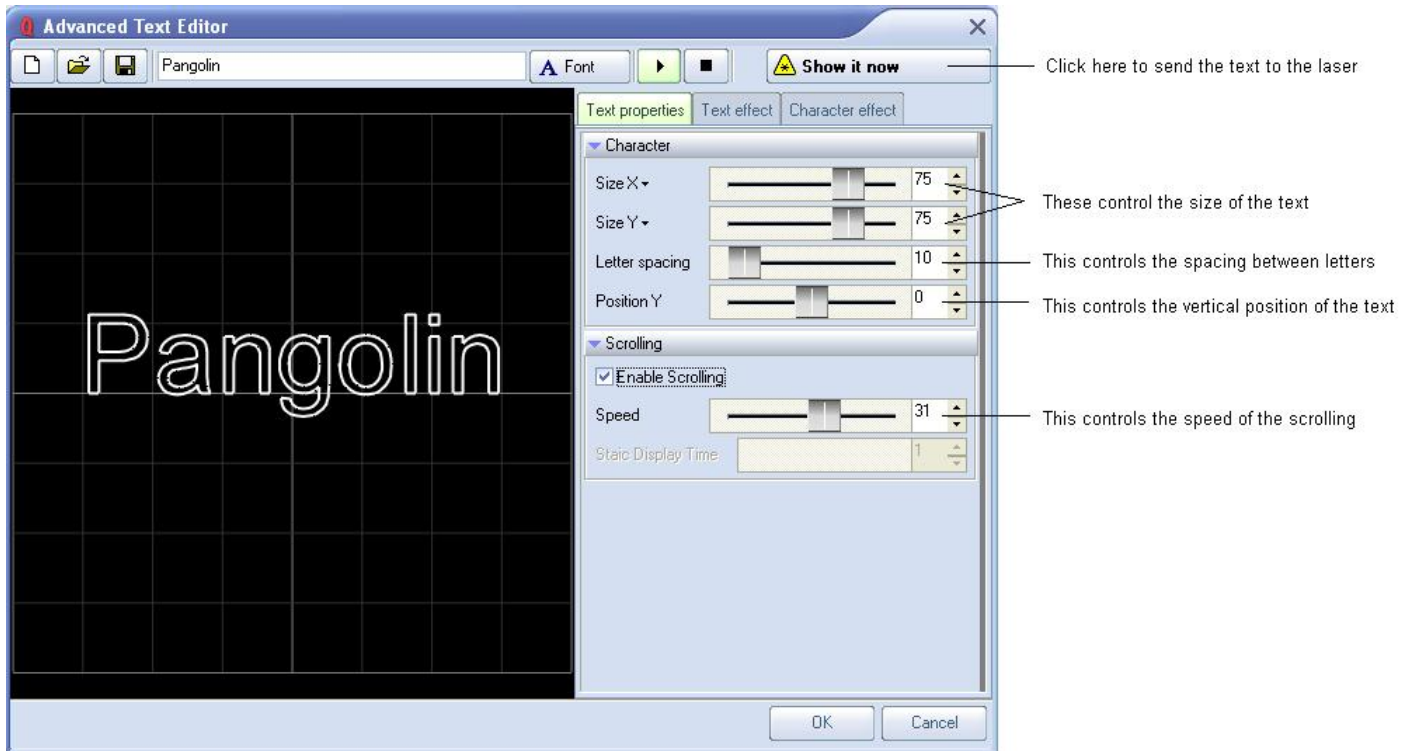

Advanced Text editor

In addition to the [QuickText](#) feature, QuickShow also includes an Advanced Text editor capable of doing far more intricate work. The main window of the Advanced Text editor is shown below, along with an explanation of the main controls

Applying effects to the entire text image, or to individual characters

The Advanced Text Editor allows you to apply an effect to the entire text image, or to individual characters within the text image. When using the Character effect tab, it's easy to create effects which are particularly dramatic. With just a few mouse clicks, it is possible to make text that automatically waves and grooves to the beat of the music.