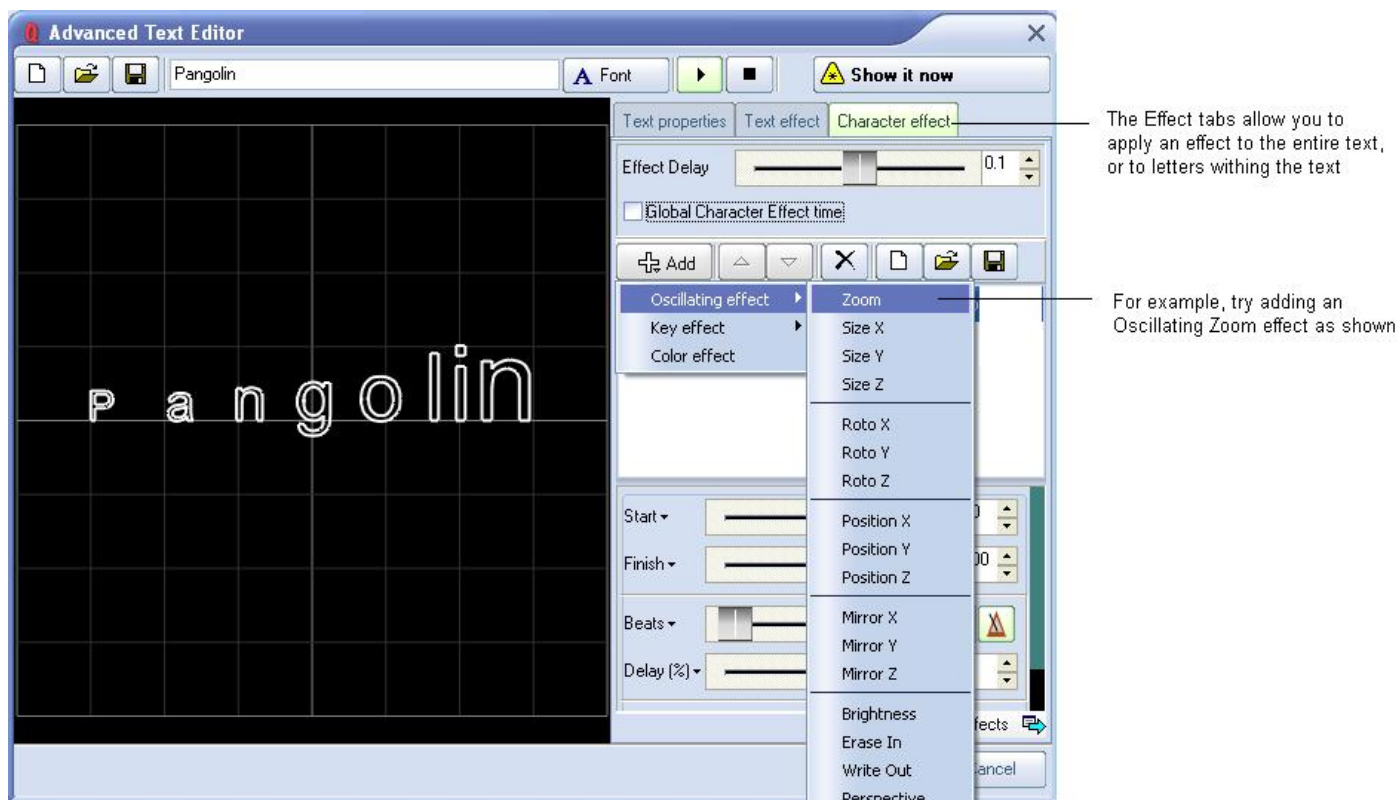

Advanced Text editor

In addition to the [QuickText](#) feature, QuickShow also includes an Advanced Text editor capable of doing far more intricate work. The main window of the Advanced Text editor is shown below, along with an explanation of the main controls

Applying effects to the entire text image, or to individual characters

The Advanced Text Editor allows you to apply an effect to the entire text image, or to individual characters within the text image. When using the Character effect tab, it's easy to create effects which are particularly dramatic. With just a few mouse clicks, it is possible to make text that automatically waves and grooves to the beat of the music.