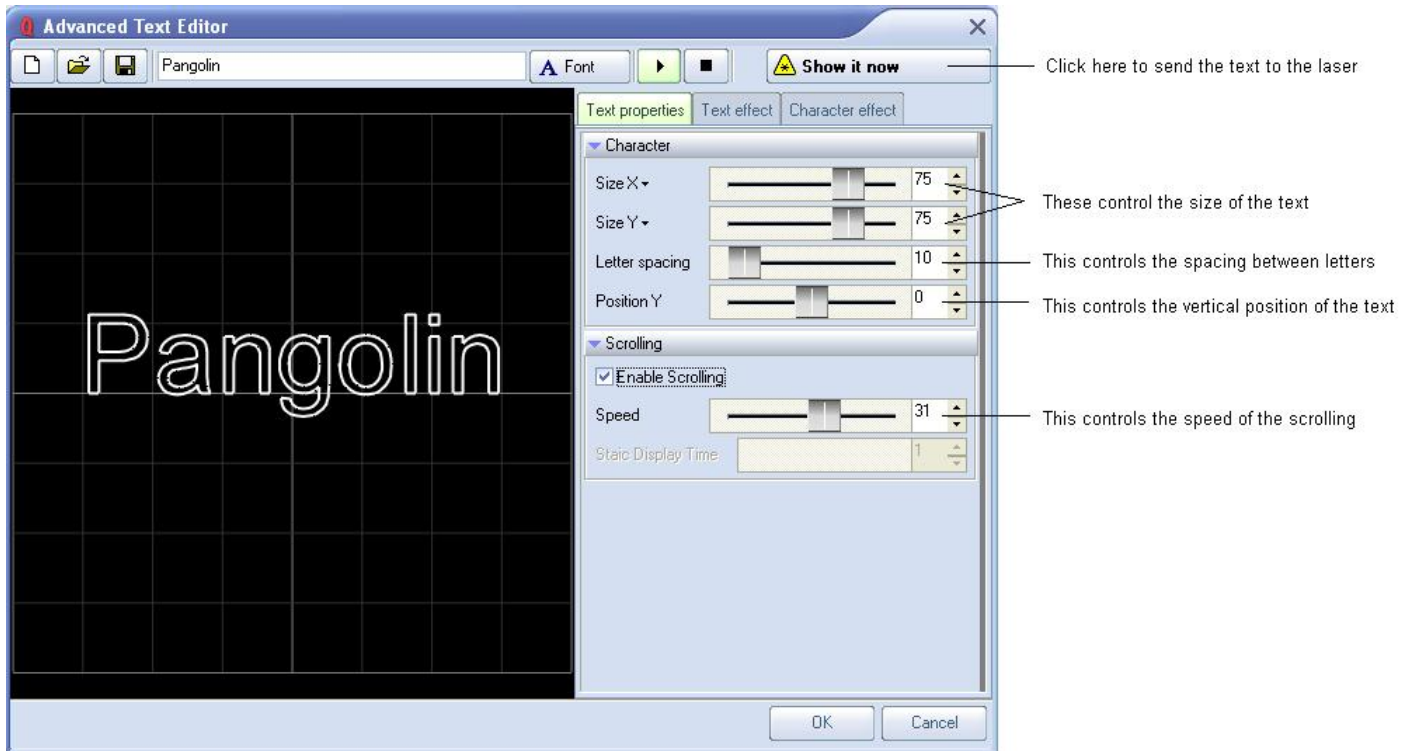

# Advanced Text editor

In addition to the [QuickText](#) feature, QuickShow also includes an Advanced Text editor capable of doing far more intricate work. The main window of the Advanced Text editor is shown below, along with an explanation of the main controls.

## Applying effects to the entire text image, or to individual characters

The Advanced Text Editor allows you to apply an effect to the entire text image, or to individual characters within the text image. When using the Character effect tab, it's easy to create effects which are particularly dramatic. With just a few mouse clicks, it is possible to make text that automatically waves and grooves to the beat of the music