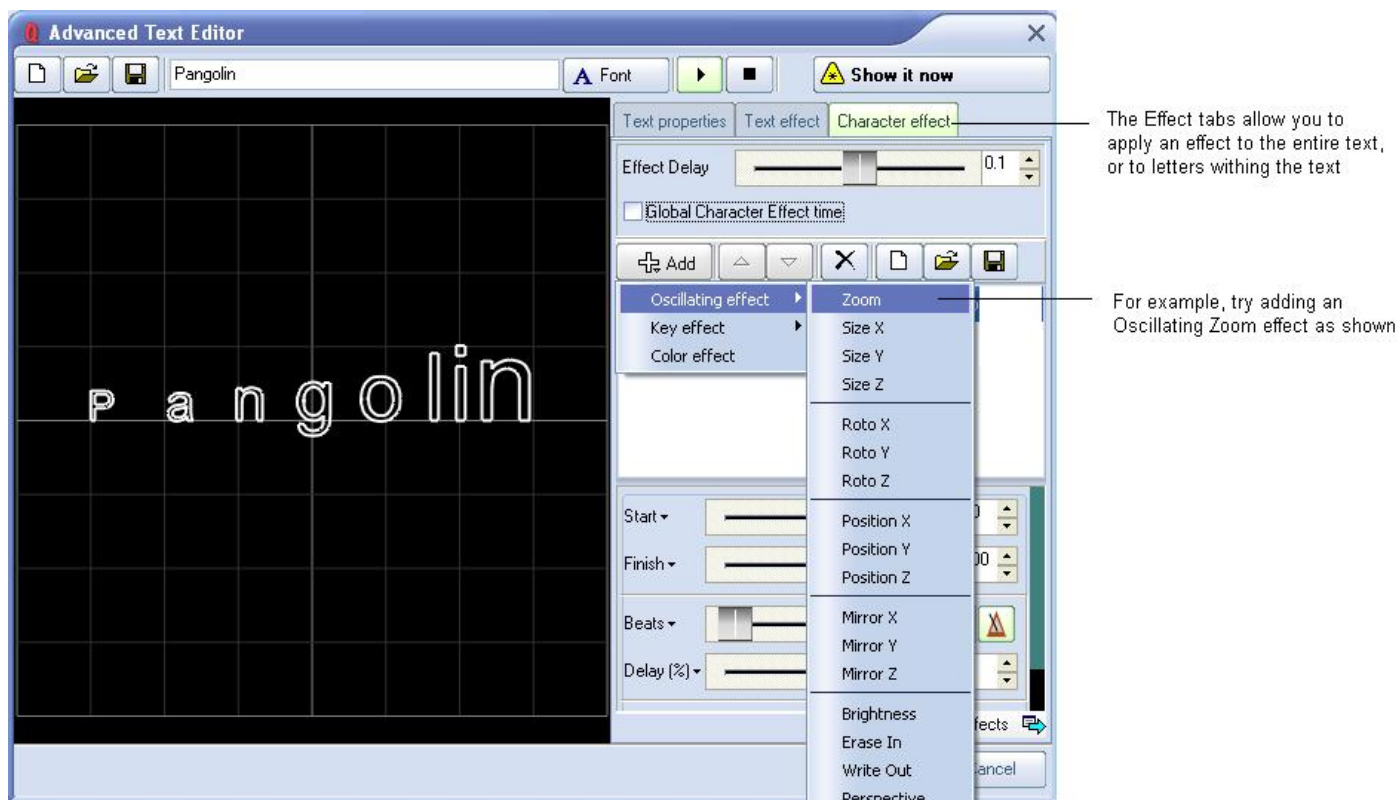

# Advanced Text editor

In addition to the [QuickText](#) feature, QuickShow also includes an Advanced Text editor capable of doing far more intricate work. The main window of the Advanced Text editor is shown below, along with an explanation of the main controls.

## Applying effects to the entire text image, or to individual characters

The Advanced Text Editor allows you to apply an effect to the entire text image, or to individual characters within the text image. When using the Character effect tab, it's easy to create effects which are particularly dramatic. With just a few mouse clicks, it is possible to make text that automatically waves and grooves to the beat of the music