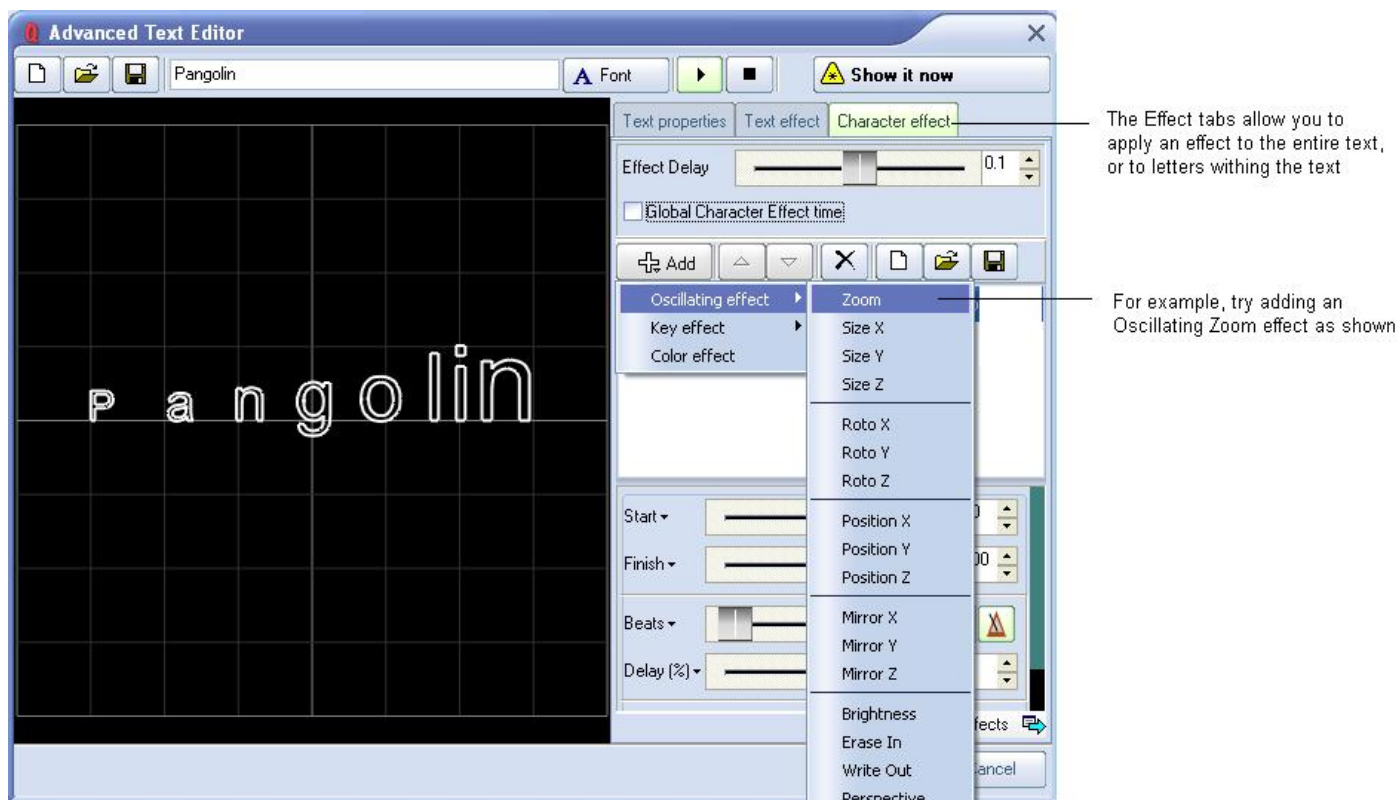

# Advanced Text editor

In addition to the [QuickText](#) feature, QuickShow also includes an Advanced Text editor capable of doing far more intricate work. The main window of the Advanced Text editor is shown below, along with an explanation of the main controls.

## Applying effects to the entire text image, or to individual characters

The Advanced Text Editor allows you to apply an effect to the entire text image, or to individual characters within the text image. When using the Character effect tab, it's easy to create effects which are particularly dramatic. With just a few mouse clicks, it is possible to make text that automatically waves and grooves to the beat of the music.