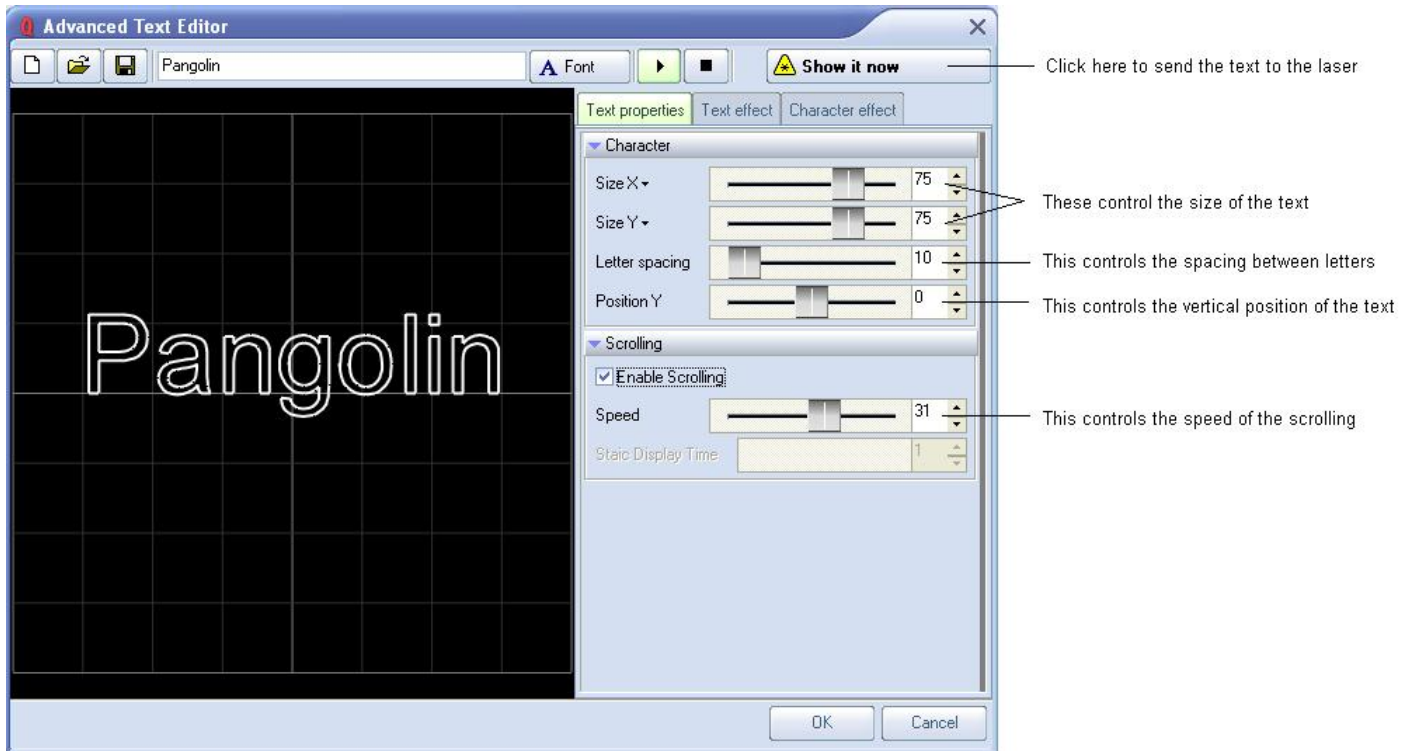

# Advanced Text editor

In addition to the [QuickText](#) feature, QuickShow also includes an Advanced Text editor capable of doing far more intricate work. The main window of the Advanced Text editor is shown below, along with an explanation of the main controls.

## Applying effects to the entire text image, or to individual characters

The Advanced Text Editor allows you to apply an effect to the entire text image, or to individual characters within the text image. When using the Character effect tab, it's easy to create effects which are particularly dramatic. With just a few mouse clicks, it is possible to make text that automatically waves and grooves to the beat of the music.