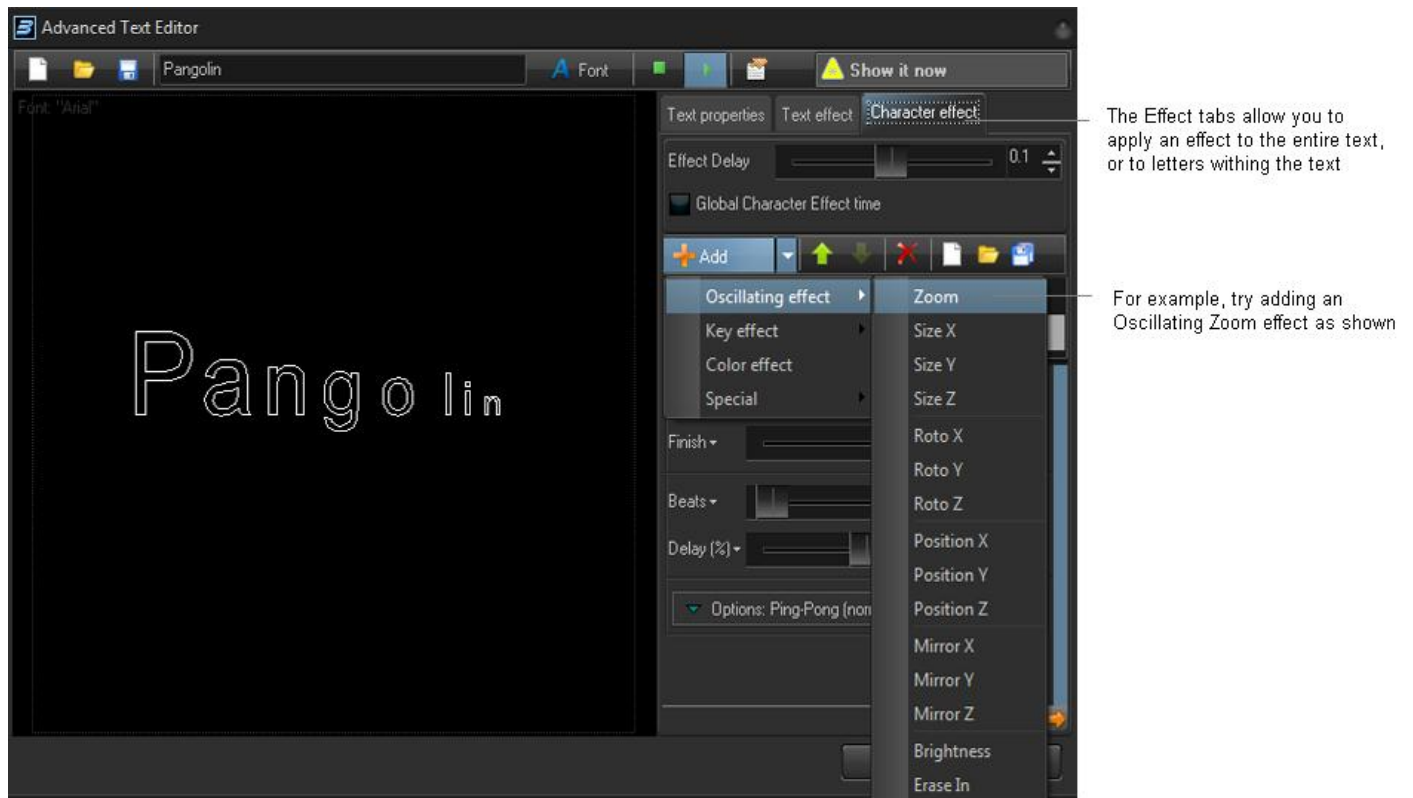

Advanced Text editor

In addition to the QuickText feature, BEYOND also includes an Advanced Text editor capable of doing far more intricate work. The main window of the Advanced Text editor is shown below, along with an explanation of the main controls.

Applying effects to the entire text image, or to individual characters

The Advanced Text Editor allows you to apply an effect to the entire text image, or to individual characters within the text image. When using the Character effect tab, it's easy to create effects which are particularly dramatic. With just a few mouse clicks, it is possible to make text that automatically waves and grooves to the beat of the music.