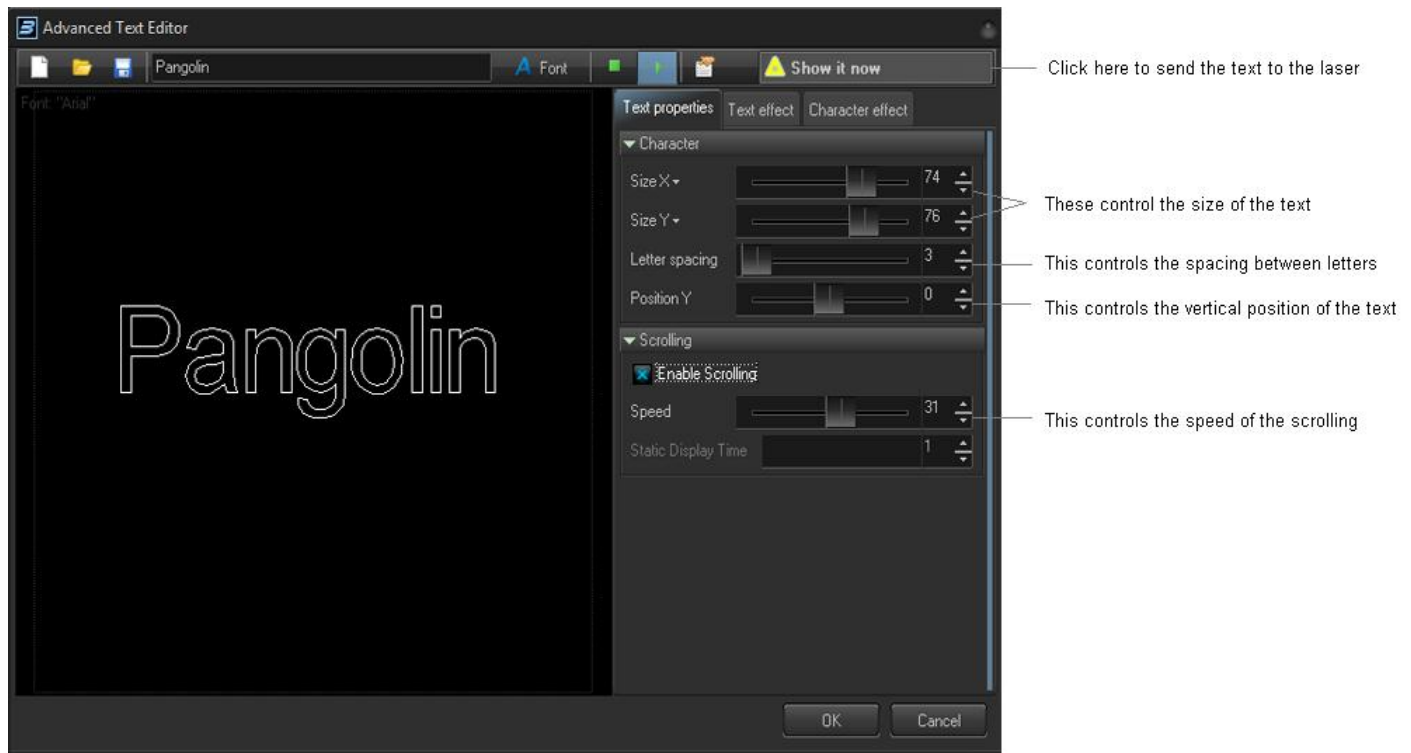

## Applying effects to the entire text image, or to individual characters

The Advanced Text Editor allows you to apply an effect to the entire text image, or to individual characters within the text image. When using the Character effect tab, it's easy to create effects which are particularly dramatic. With just a few mouse clicks, it is possible to make text that automatically waves and grooves to the beat of the music.