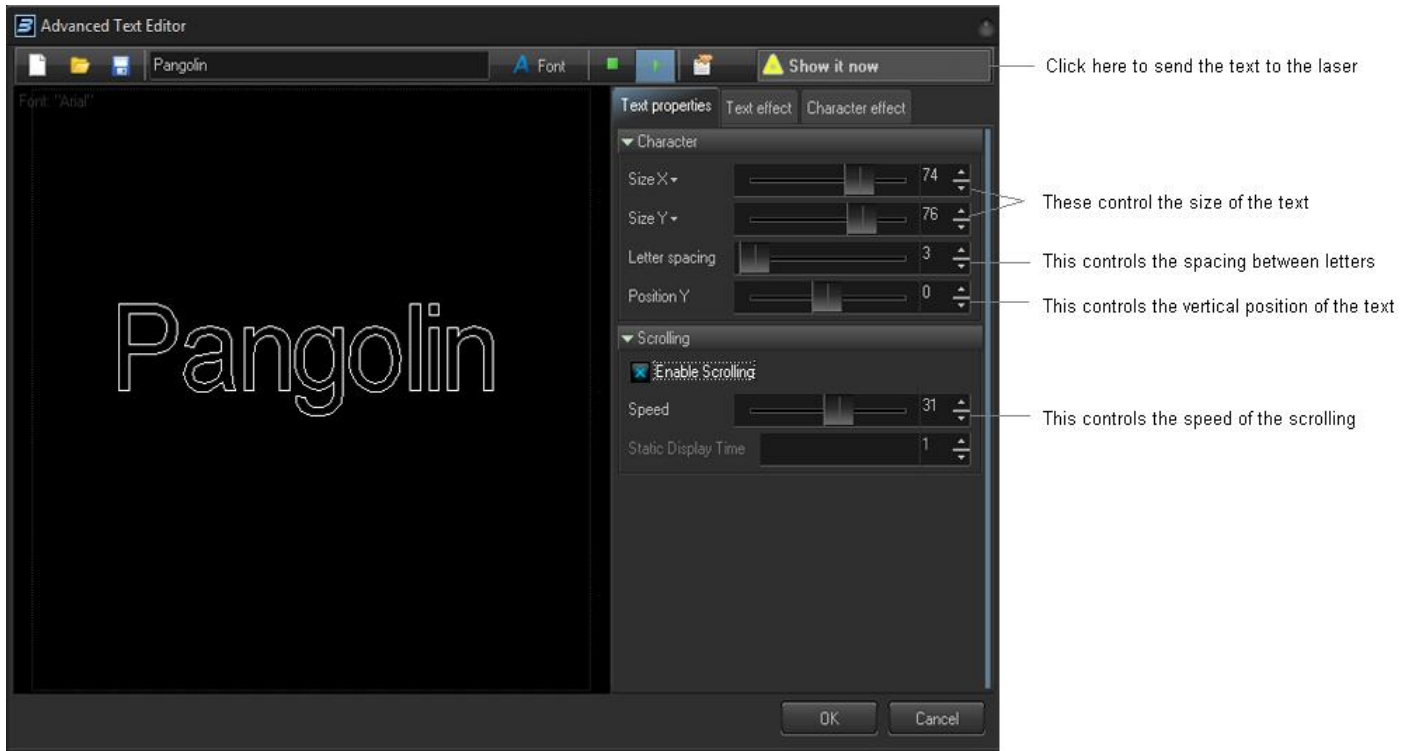

Advanced Text editor

In addition to the QuickText feature, BEYOND also includes an Advanced Text editor capable of doing far more intricate work. The main window of the Advanced Text editor is shown below, along with an explanation of the main controls.

Applying effects to the entire text image, or to individual characters

The Advanced Text Editor allows you to apply an effect to the entire text image, or to individual characters within the text image. When using the Character effect tab, it's easy to create effects which are particularly dramatic. With just a few mouse clicks, it is possible to make text that automatically waves and grooves to the beat of the music.