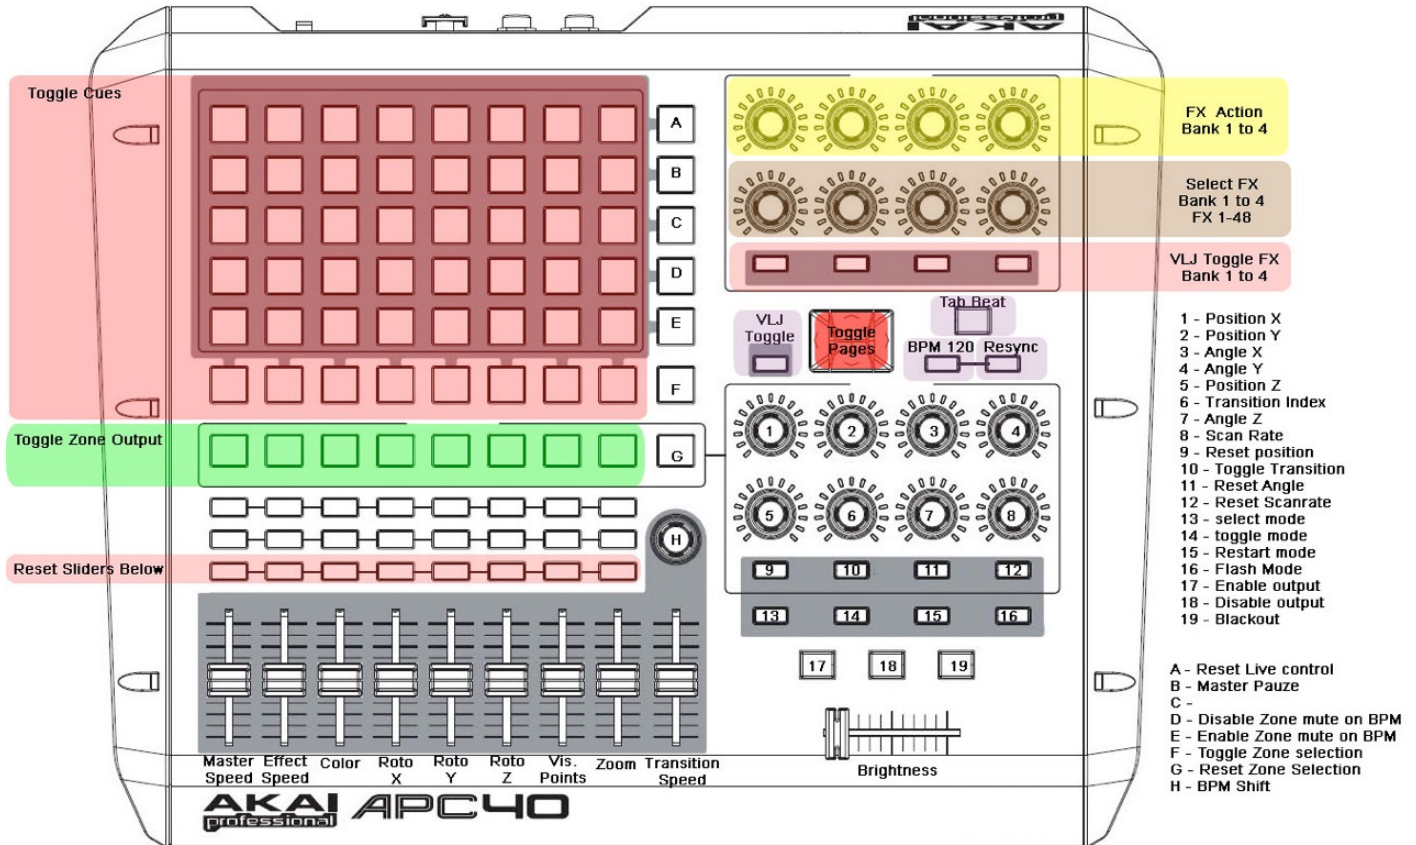

# Akai APC40 Legacy Layout

Midi Template File name: **Legacy APC40 Template (version 1).BeyondMidiMap**

Midi templates can be found inside the subdirectory "MIDI" of "BEYOND". (example C:\BEYOND\MIDI\\*)

From:

<https://wiki.pangolin.com/> - Complete Help Docs

Permanent link:

<https://wiki.pangolin.com/doku.php?id=beyond:akaiapc40layout>

Last update: 2020/06/11 19:20