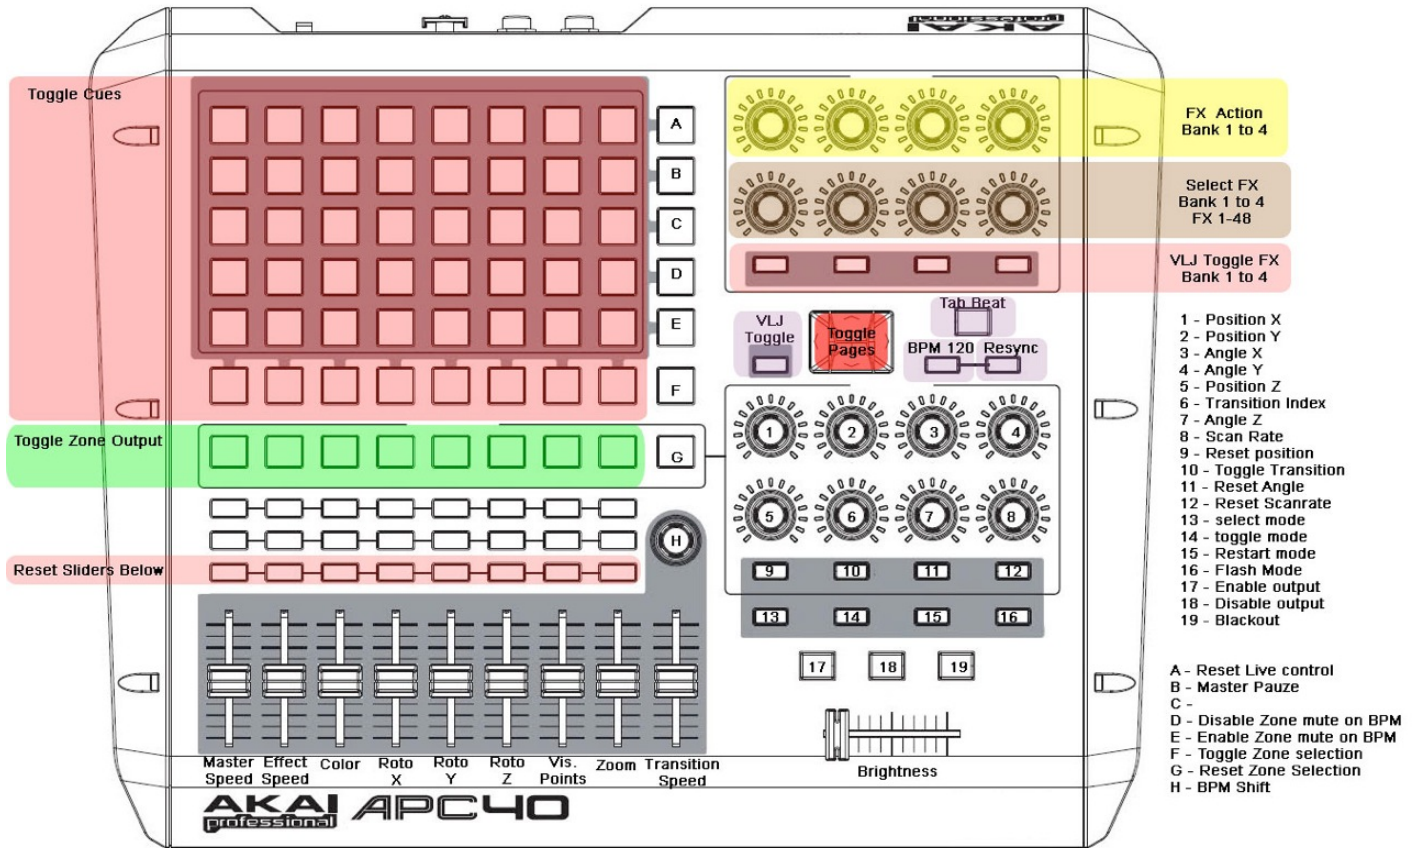

# Akai APC40 Legacy Layout

From: <https://wiki.pangolin.com/> - Complete Help Docs

Permanent link: <https://wiki.pangolin.com/doku.php?id=beyond:akaiapc40layout&rev=1568056867>

Last update: 2020/06/11 19:23