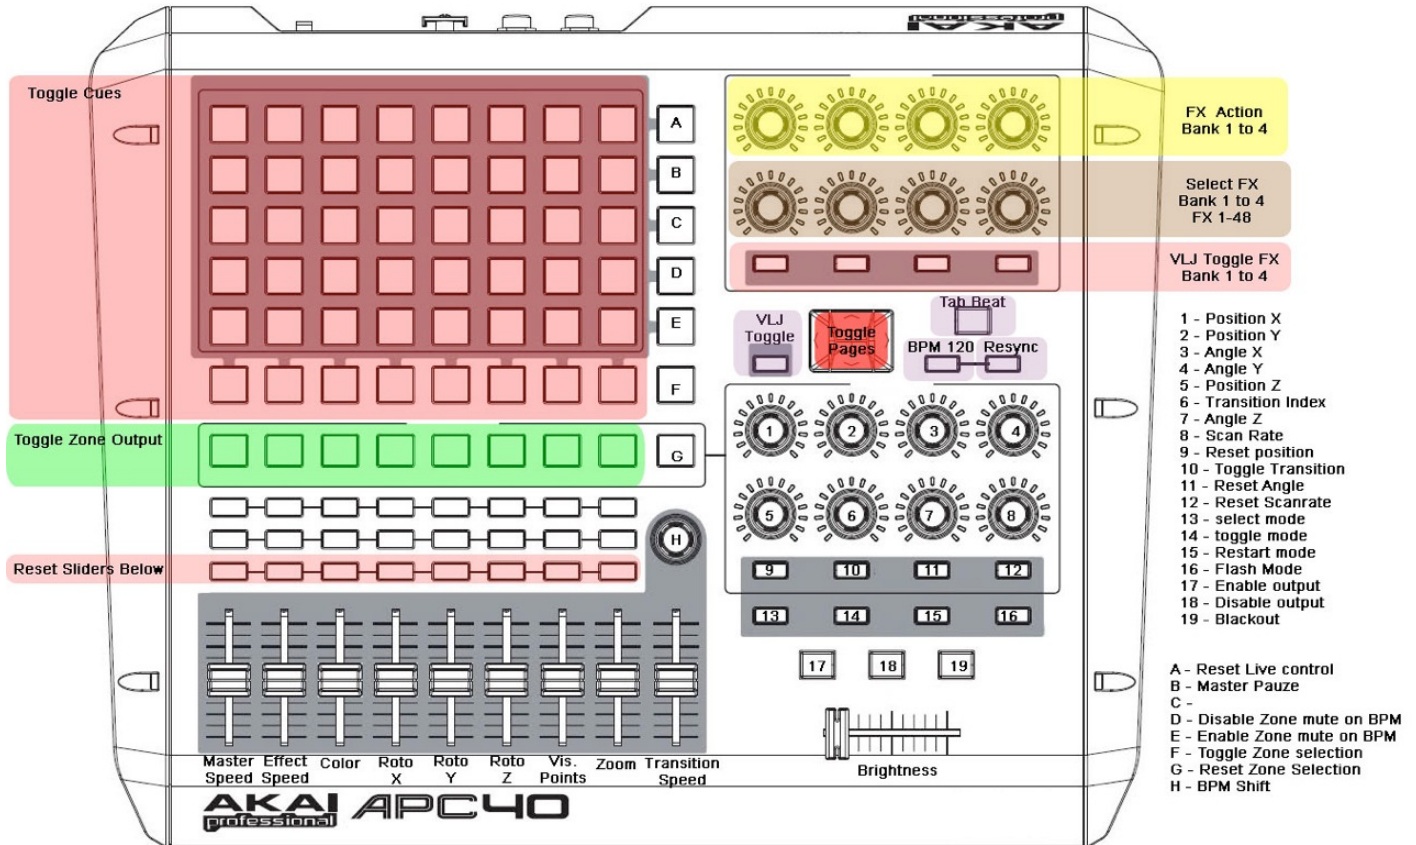

# Akai APC40 Legacy Layout

Midi Template File name: **Legacy APC40 Template (version 1).BeyondMidiMap**

Midi templates can be found inside the subdirectory "MIDI" of "BEYOND". (example C:\BEYOND\MIDI\\*)