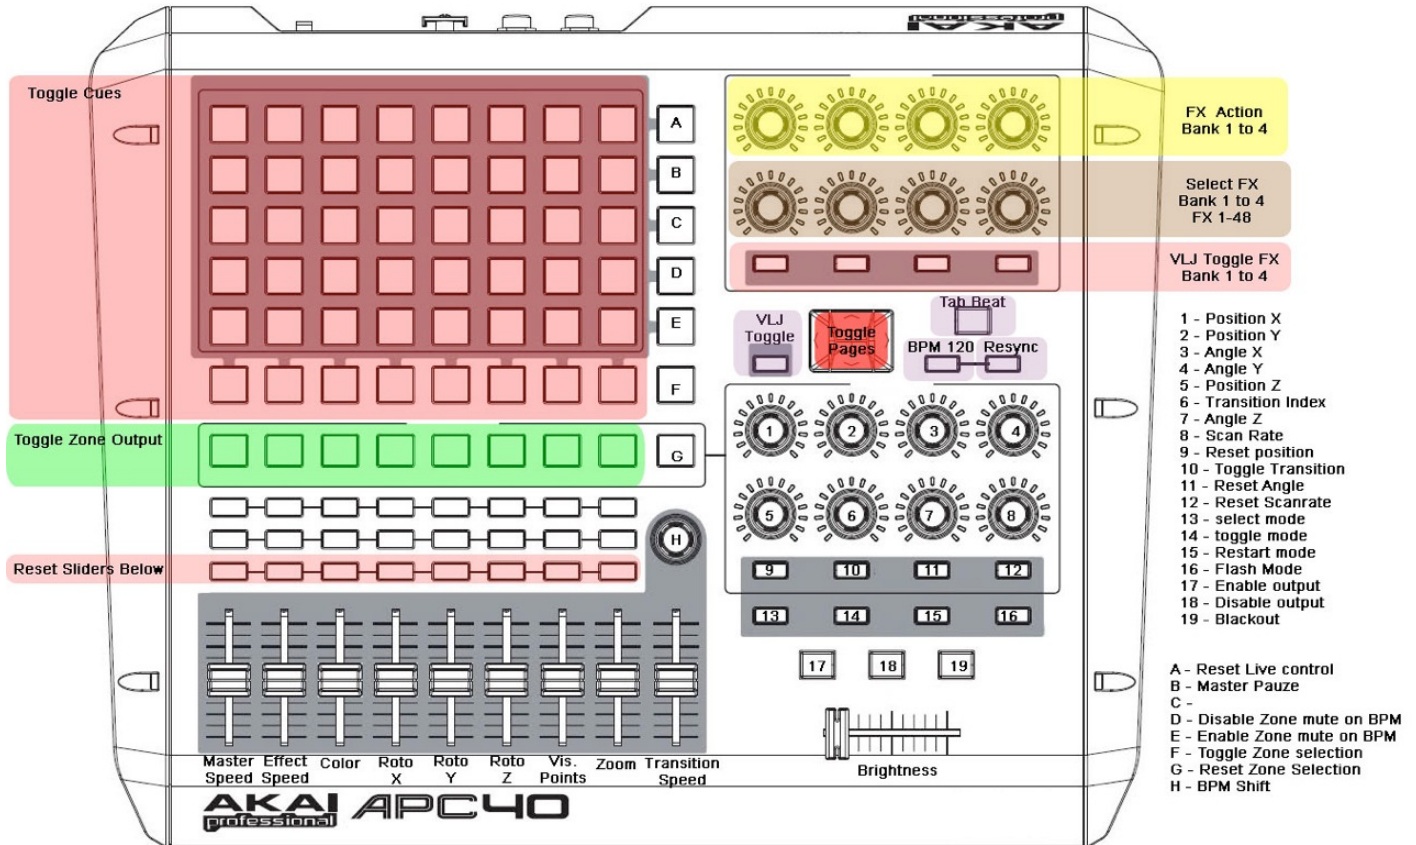

Akai APC40 Legacy Layout

Midi Template File name: **Legacy APC40 Template (version 1).BeyondMidiMap**

Midi templates can be found inside the subdirectory "MIDI" of "BEYOND". (example C:\BEYOND\MIDI*)

From: <https://wiki.pangolin.com/> - Complete Help Docs

Permanent link: <https://wiki.pangolin.com/doku.php?id=beyond:akaiapc40layout&rev=1568057527>

Last update: 2020/06/11 19:23