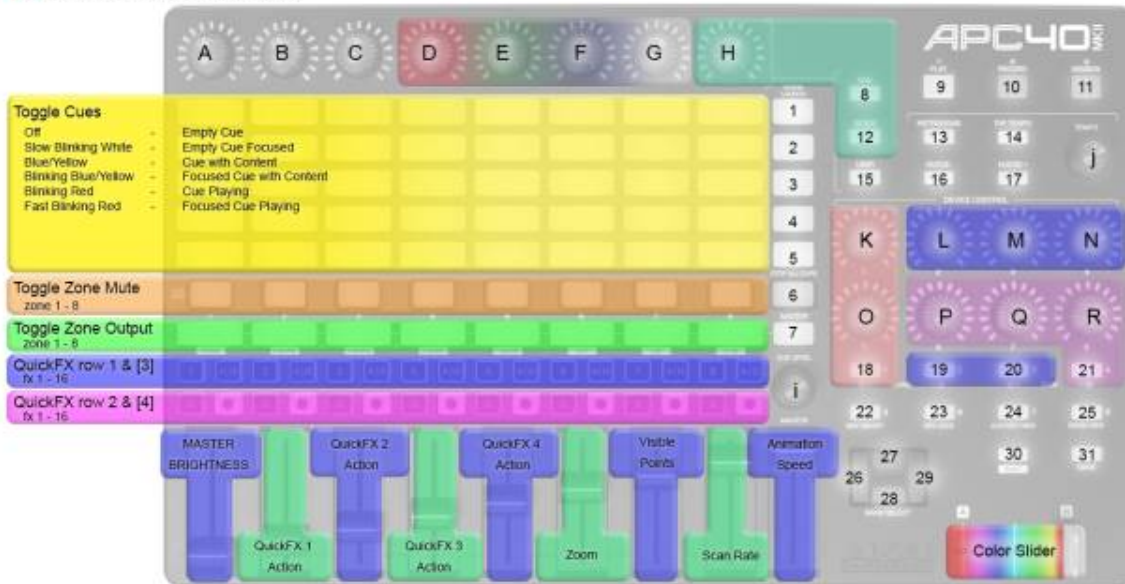

Akai APC40 MKII Layout V1.9

Midi Template File name: **Advanced APC40MKII Template (version 1.9).BeyondMidiMap**

Midi templates can be found inside the subdirectory "MIDI" of "BEYOND". (example C:\BEYOND\MIDI*)

PANGOLIN LASER SYSTEMS

APC40MKII
 Template Version 1.9 for
BEYOND 2.1 b790 and up
 After BEYOND is finished initializing the midi controller, move all sliders to your preferred start position.
 The ScanRate is limited to values set in the 'projector settings' scan rate tab.

Commands between [] are only available while holding down the Shift button (button 30).

- | | | | | |
|-------------------------------------|-------------------------------------|--|--|---------------------|
| 1 - Master Pause | 11 - Blackout | 21 - Reset Angle | 31 - Capture QuickCapture [Store in focused Cue] | I - Friction [Mass] |
| 2 - Toggle Physics | 12 - Previous Transition | 22 - Live and QuickFX to Master | A - Size X | J - BPM Shift |
| 3 - Invert Play Direction | 13 - Resync [Toggle VLJ] | 23 - Live and QuickFX to Cue | B - Size Y | K - Position Y |
| 4 - Swap playing Cue [Previous Cue] | 14 - Tap Beat [Set BMP to 120] | 24 - Live and QuickFX to Zone | C - Fog/Haze (DMX address 1) | L - Rotation X |
| 5 - Toggle Muted Zones by BPM | 15 - Toggle lock XY Size | 25 - Alpha Pulse (All Zones) | D - Red | M - Rotation Y |
| 6 - Toggle Muted Zones Manually | 16 - BPM Divided by 2 [by 4] | 26 - Previous category [focus to left] | E - Green | N - Rotation Z |
| 7 - Reset Zone and Mute Selection | 17 - BPM Multiplied by 2 [by 4] | 27 - Previous Page [focus one up] | F - Blue | O - Position X |
| 8 - Next Transition | 18 - Reset Position | 28 - Next Page [focus one down] | G - Alpha | P - Angle X |
| 9 - Enable Laser Output | 19 - Stop rotation [Reset rotation] | 29 - Next category [focus to right] | H - Transition Speed | Q - Angle Y |
| 10 - Disable Laser Output | 20 - Invert rotation | 30 - Shift [activates Layer 2] | | R - Angle Z |