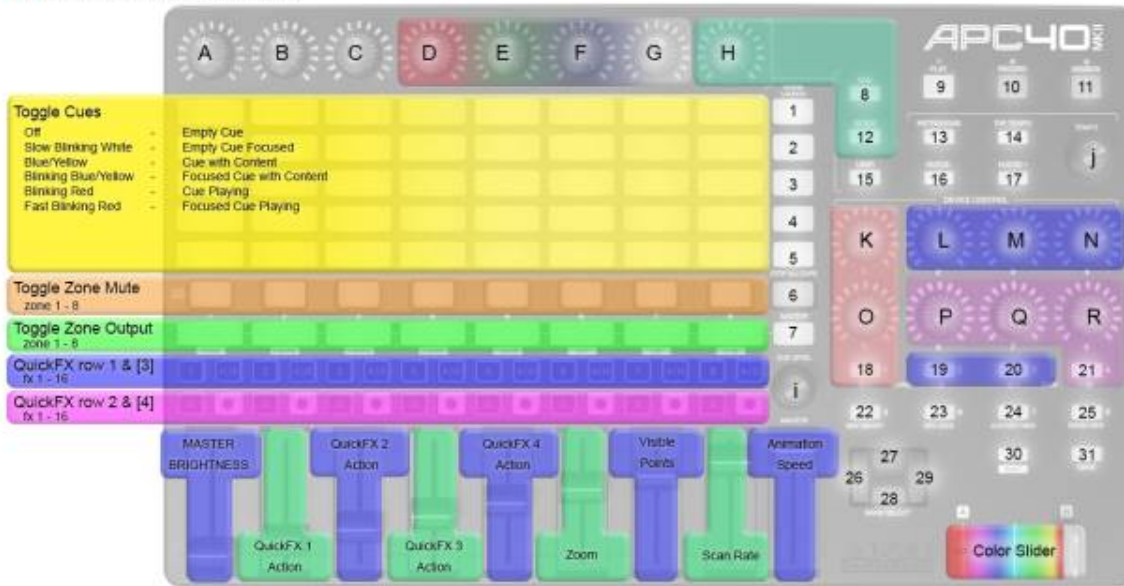

Akai APC40 MKII Layout V1.9

Midi Template File name: **Advanced APC40MKII Template (version 1.9).BeyondMidiMap**

Midi templates can be found inside the subdirectory "MIDI" of "BEYOND". (example C:\BEYOND\MIDI*)

PANGOLIN LASER SYSTEMS

APC40MKII
 Template Version 1.9 for
BEYOND 2.1 b790 and up
 After BEYOND is finished initializing
 the midi controller, move all sliders to
 your preferred start position.
 The ScanRate is limited to values set
 in the 'projector settings' scan rate tab.

Commands between [] are only available while holding down the Shift button (button 30).

- | | | | | |
|-------------------------------------|-------------------------------------|--|---|---------------------|
| 1 - Master Pause | 11 - Blackout | 21 - Reset Angle | 31 - Capture QuickCapture
[Store in focused Cue] | I - Friction [Mass] |
| 2 - Toggle Physics | 12 - Previous Transition | 22 - Live and QuickFX to Master | A - Size X | J - BPM Shift |
| 3 - Invert Play Direction | 13 - Resync [Toggle VLJ] | 23 - Live and QuickFX to Cue | B - Size Y | K - Position Y |
| 4 - Swap playing Cue [Previous Cue] | 14 - Tap Beat [Set BMP to 120] | 24 - Live and QuickFX to Zone | C - Fog/Haze (DMX address 1) | L - Rotation X |
| 5 - Toggle Muted Zones by BPM | 15 - Toggle lock XY Size | 25 - Alpha Pulse (All Zones) | D - Red | M - Rotation Y |
| 6 - Toggle Muted Zones Manually | 16 - BPM Divided by 2 [by 4] | 26 - Previous category [focus to left] | E - Green | N - Rotation Z |
| 7 - Reset Zone and Mute Selection | 17 - BPM Multiplied by 2 [by 4] | 27 - Previous Page [focus one up] | F - Blue | O - Position X |
| 8 - Next Transition | 18 - Reset Position | 28 - Next Page [focus one down] | G - Alpha | P - Angle X |
| 9 - Enable Laser Output | 19 - Stop rotation [Reset rotation] | 29 - Next category [focus to right] | H - Transition Speed | Q - Angle Y |
| 10 - Disable Laser Output | 20 - Invert rotation | 30 - Shift [activates Layer 2] | | R - Angle Z |