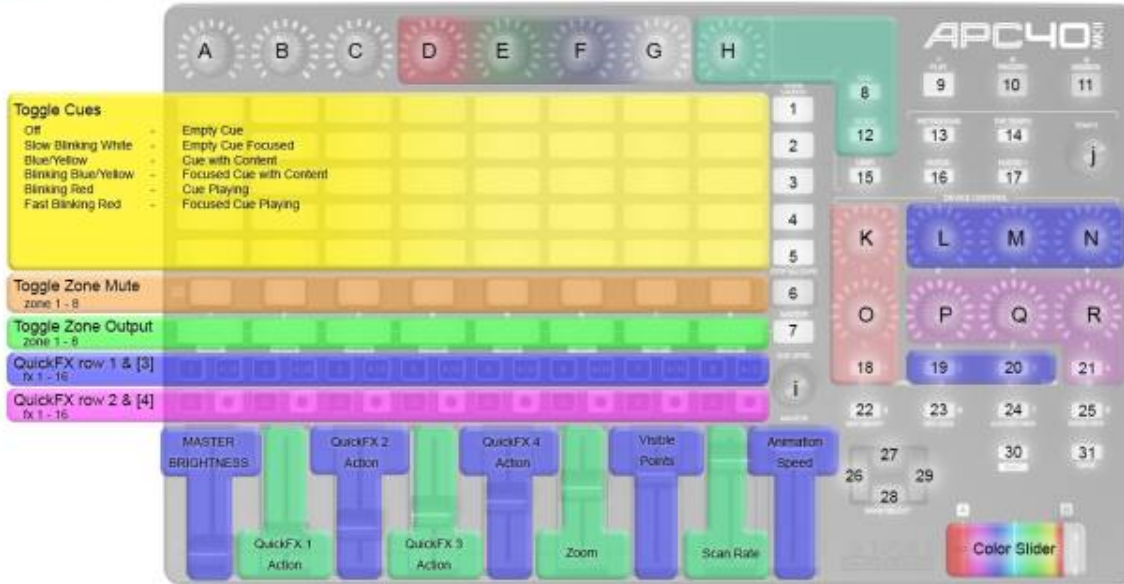

Akai APC40 MKII Layout V1.9

Midi Template File name: **Advanced APC40MKII Template (version 1.9).BeyondMidiMap**

Midi templates can be found inside the subdirectory "MIDI" of "BEYOND". (example C:\BEYOND\MIDI*)

PANGOLIN LASER SYSTEMS

APC40MKII
 Template Version 1.9 for
BEYOND 2.1 b790 and up
 After BEYOND is finished initializing
 the midi controller, move all sliders to
 your preferred start position.
 The ScanRate is limited to values set
 in the 'projector settings' scan rate tab.

Commands between [] are only available while holding down the Shift button (button 30).

- | | | | | |
|-------------------------------------|-------------------------------------|--|---|---------------------|
| 1 - Master Pause | 11 - Blackout | 21 - Reset Angle | 31 - Capture QuickCapture [Store in focused Cue] | I - Friction [Mass] |
| 2 - Toggle Physics | 12 - Previous Transition | 22 - Live and QuickFX to Master | A - Size X | J - BPM Shift |
| 3 - Invert Play Direction | 13 - Resync [Toggle VLJ] | 23 - Live and QuickFX to Cue | B - Size Y | K - Position Y |
| 4 - Swap playing Cue [Previous Cue] | 14 - Tap Beat [Set BMP to 120] | 24 - Live and QuickFX to Zone | C - Fog/Haze (DMX address 1) | L - Rotation X |
| 5 - Toggle Muted Zones by BPM | 15 - Toggle lock XY Size | 25 - Alpha Pulse (All Zones) | D - Red | M - Rotation Y |
| 6 - Toggle Muted Zones Manually | 16 - BPM Divided by 2 [by 4] | 26 - Previous category [focus to left] | E - Green | N - Rotation Z |
| 7 - Reset Zone and Mute Selection | 17 - BPM Multiplied by 2 [by 4] | 27 - Previous Page [focus one up] | F - Blue | O - Position X |
| 8 - Next Transition | 18 - Reset Position | 28 - Next Page [focus one down] | G - Alpha | P - Angle X |
| 9 - Enable Laser Output | 19 - Stop rotation [Reset rotation] | 29 - Next category [focus to right] | H - Transition Speed | Q - Angle Y |
| 10 - Disable Laser Output | 20 - Invert rotation | 30 - Shift [activates Layer 2] | | R - Angle Z |