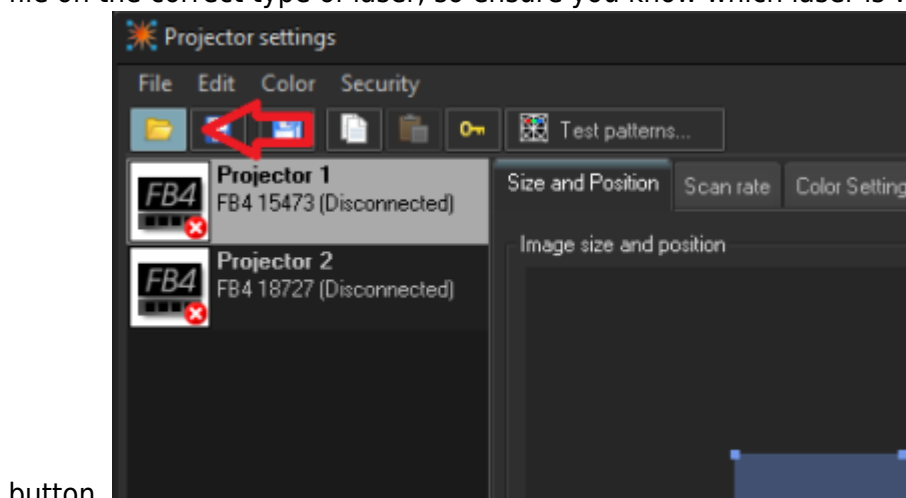

Select the projector you want to upload the settings to. It's important to use the correct projector settings file on the correct type of laser, so ensure you know which laser is which. Once selected, click the open