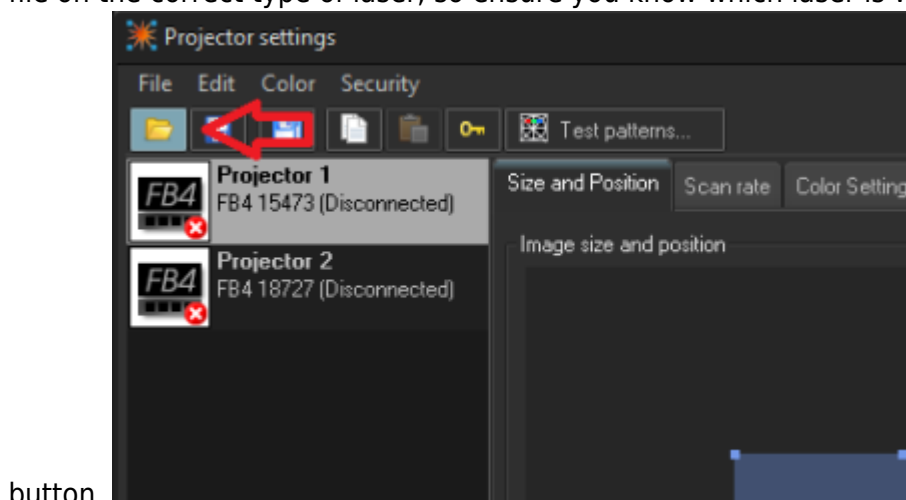

Select the projector you want to upload the settings to. It's important to use the correct projector settings file on the correct type of laser, so ensure you know which laser is which. Once selected, click the open