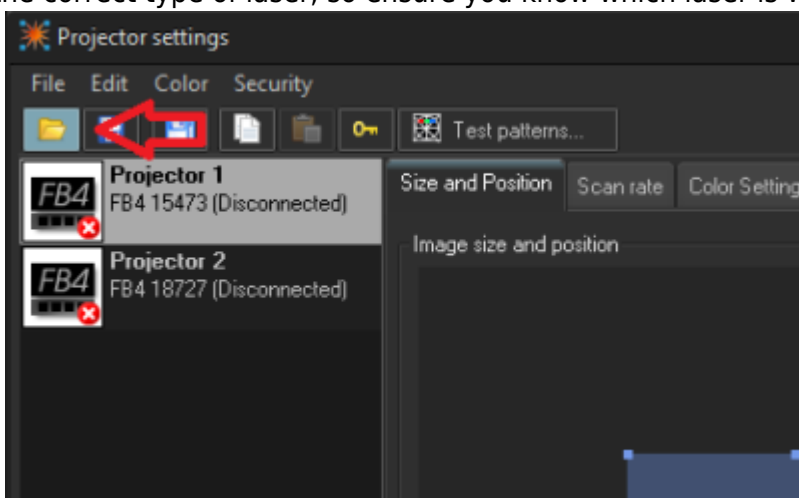

Select the projector you want to upload the settings to. It's important to use the correct projector settings file on the correct type of laser, so ensure you know which laser is which. Once selected, click the open