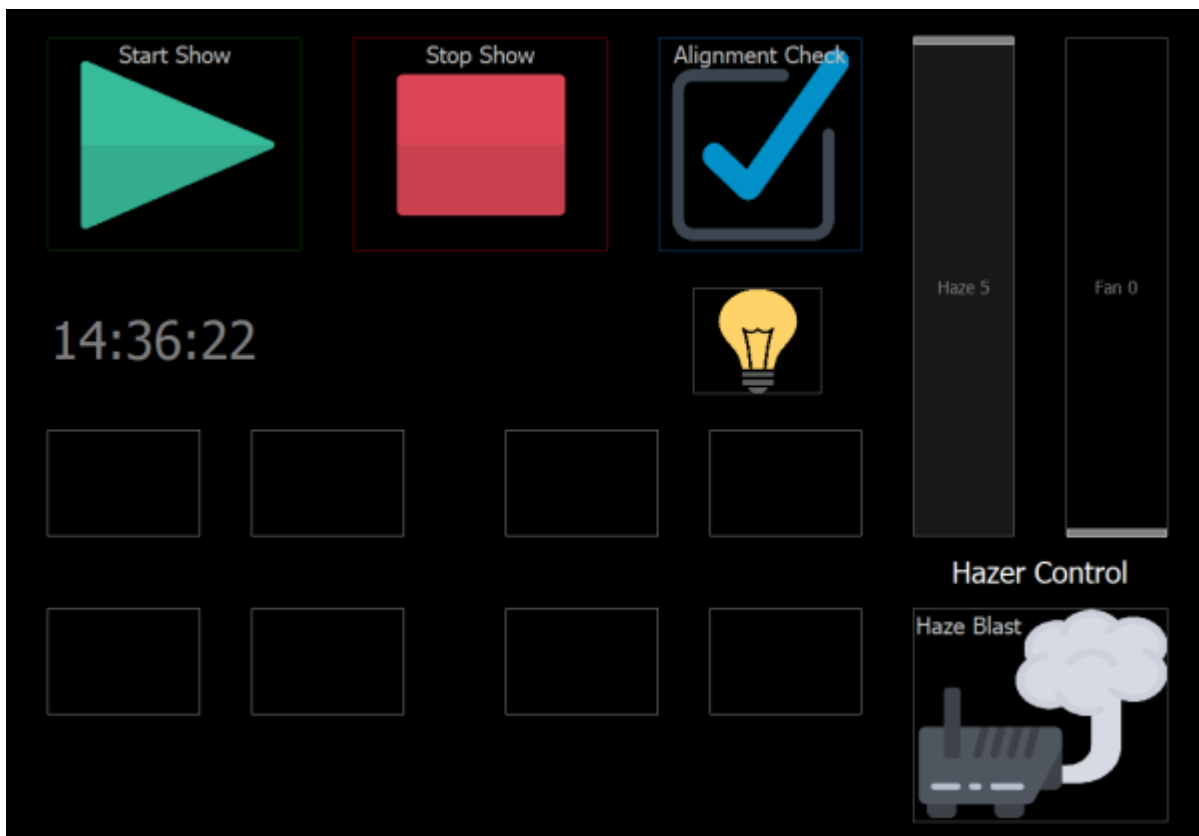

For More learning on the associated tools, feel free to check these links:

[The BEYOND Universe Window](#)

[PangoScript Commands](#)

[PangoScript](#)

Pangolin Internal Examples

Offset Magic

This Universe Layout has a bunch of buttons built into 3 groups, that control the Cue Time Metro Shift, Doing pre-set flips for zones, and Effect Time Metro Shift. Designed to be upright and in the right tabs area.

offset_magic.beyondlayout

Color Picker

This tool allows you to pick colors for the first 4 color Channels, as well as built in buttons to set all channels to the same color, and preset patterns. It uses Color Channel objects, and sets their RGB values on click of the button.

color_picker.beyondlayout

Operator Interface

This is an example of a Universe that would be built for the "UMAX" Feature where BEYOND is hidden from the user, and only this Universe page is available, giving the operator basic functions to control the install, but keeping them out of more advanced functions.

operator_interface.beyondlayout

MA Executer Simulator

This simulates a UI of an MA executer bank, just showing how you can lay things out in any way you want in this system.

Mapping Tracer Assistant

This Layout is very simply laying a zone on top of either a picture, or a video file from the timeline to simulate mapping or Laser Augmentation of Video without needing any external visualizer or real-life setup.