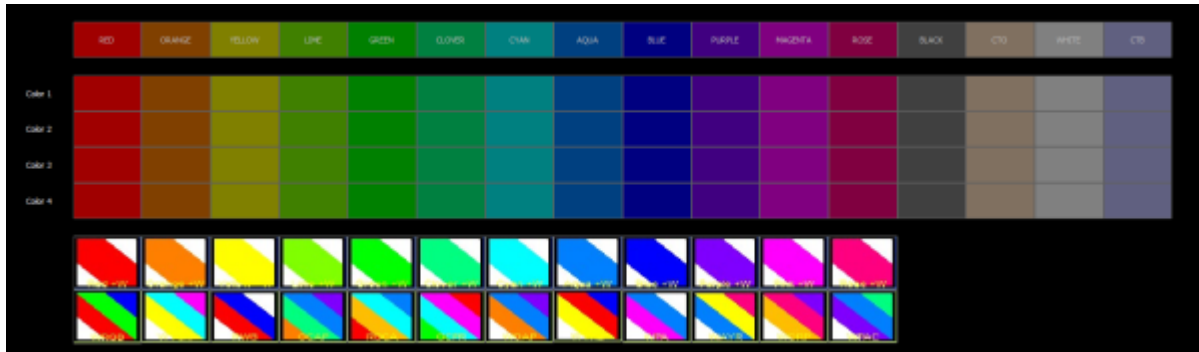

For More learning on the associated tools, feel free to check these links:

[The BEYOND Universe Window](#)

[PangoScript Commands](#)

[PangoScript](#)

Pangolin Internal Examples

Offset Magic

This Universe Layout has a bunch of buttons built into 3 groups, that control the Cue Time Metro Shift, Doing pre-set flips for zones, and Effect Time Metro Shift. Designed to be upright and in the right tabs area.

offset_magic.beyondlayout

Color Picker

This tool allows you to pick colors for the first 4 color Channels, as well as built in buttons to set all channels to the same color, and preset patterns. It uses Color Channel objects, and sets their RGB values on click of the button.

color_picker.beyondlayout

Operator Interface

This is an example of a Universe that would be built for the "UMAX" Feature where BEYOND is hidden from the user, and only this Universe page is available, giving the operator basic functions to control the install, but keeping them out of more advanced functions.

operator_interface.beyondlayout

MA Executer Simulator

This simulates a UI of an MA executer bank, just showing how you can lay things out in any way you want in this system.

Mapping Tracer Assistant

This Layout is very simply laying a zone on top of either a picture, or a video file from the timeline to simulate mapping or Laser Augmentation of Video without needing any external visualizer or real-life setup.