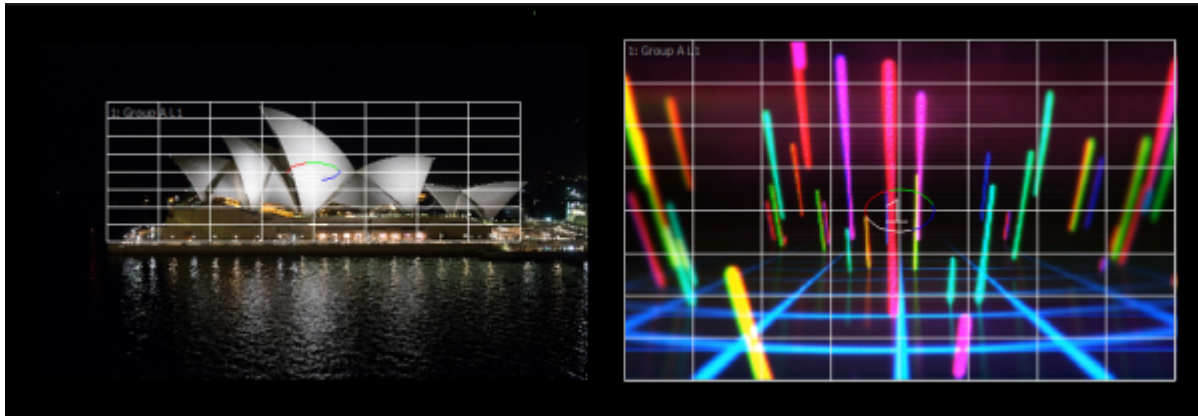

operator_interface.beyondlayout

MA Executer Simulator

This simulates a UI of an MA executer bank, just showing how you can lay things out in any way you want in this system.

Mapping Tracer Assistant

This Layout is very simply laying a zone on top of either a picture, or a video file from the timeline to simulate mapping or Laser Augmentation of Video without needing any external visualizer or real-life setup.