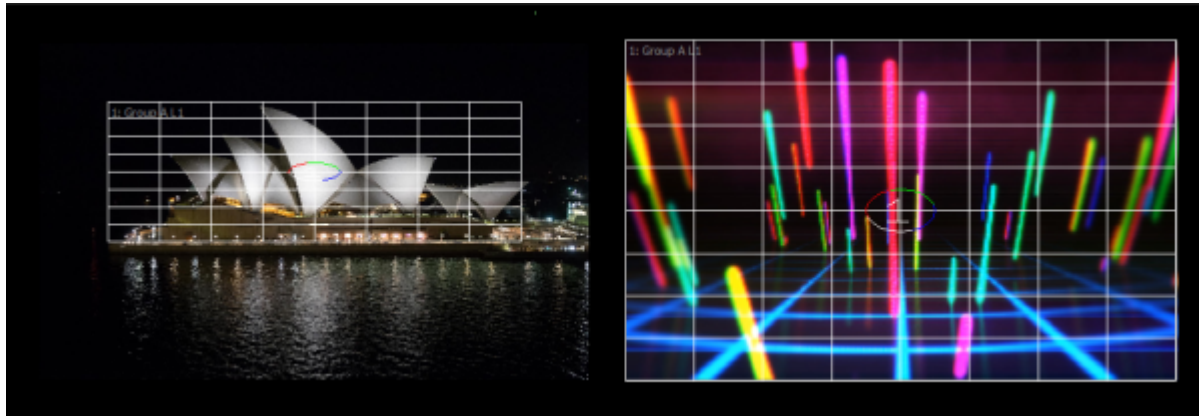

operator_interface.beyondlayout

MA Executer Simulator

This simulates a UI of an MA executer bank, just showing how you can lay things out in any way you want in this system.

Mapping Tracer Assistant

This Layout is very simply laying a zone on top of either a picture, or a video file from the timeline to simulate mapping or Laser Augmentation of Video without needing any external visualizer or real-life setup.