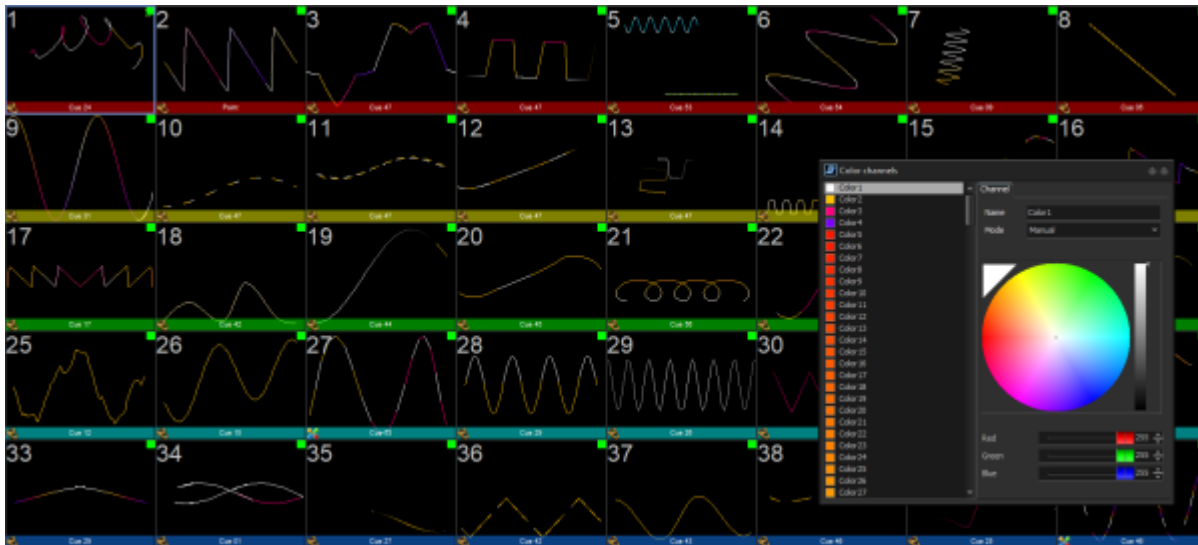

### Magical Color Changing Workspace

This workspace has been modified to where every default cue has been linked to the first 4 color channels with the following rules:

- If a cue had white highlights before, that has been placed on color channel 1.
- Next colors have been then followed in order of appearance, and sometimes by volume.
- If a cue was a single color, it is mapped to color channel 1.
- In order to not make it to crazy, all of these only use the first 4 color channels, and codes in the color pickers have been provided to recolor all 4 at once.
- If there was a hue change effect in the cue, I left it.
- Very few, but a couple had 4 colors plus white, I maintained the white as predefined, then went color channels 1 to 4.
- Rainbow cues were maintained as rainbow cues.
- All color Quick FX were changed using the same color channel strategy as cues except rainbow effects.

As well as the following recommendations for use:

- When picking colors, you may just want to leave channel 1 on white, if you want the white plus color look.
- Probably best when selecting multiple colors to choose the “brightest” colors to the “darkest colors” in descending order from 1-4. As that is more likely to be closer to the original cues intent.
- You can make some color channels black if you want to add soft edges in places, whenever there is a gradient. Or chops for discrete etc.
- Leave it in “preview all cues” because you will want instant updates, better have a good CPU.