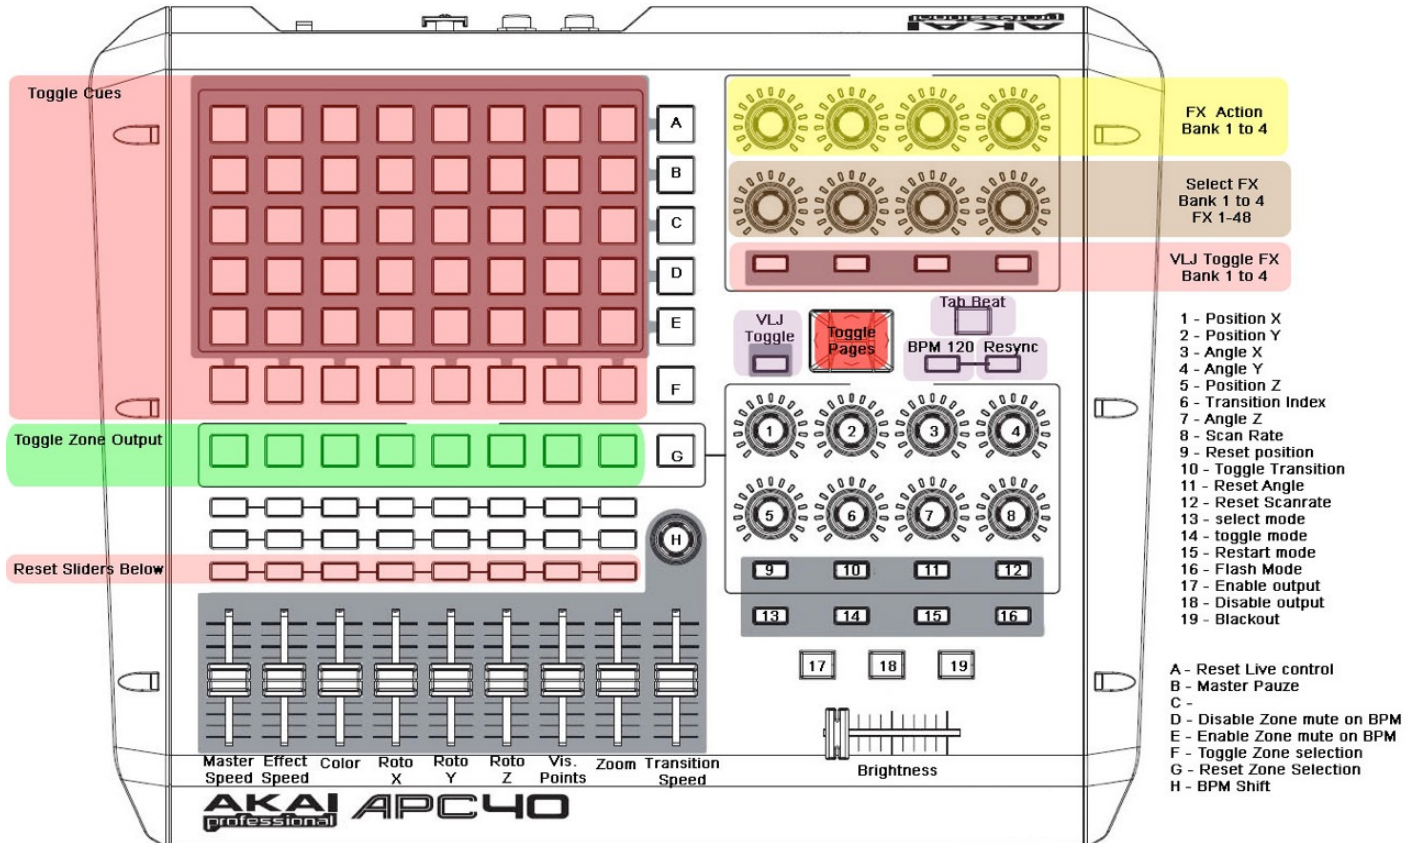

Akai APC40 Legacy Layout

Midi Template File name: **Legacy APC40 Template (version 1).BeyondMidiMap**

Midi templates can be found inside the subdirectory "MIDI" of "BEYOND". (example C:\BEYOND\MIDI*)

From:

<http://wiki.pangolin.com/> - **Complete Help Docs**

Permanent link:

<http://wiki.pangolin.com/doku.php?id=beyond:akaiapc40layout>

Last update: **2020/06/11 19:20**