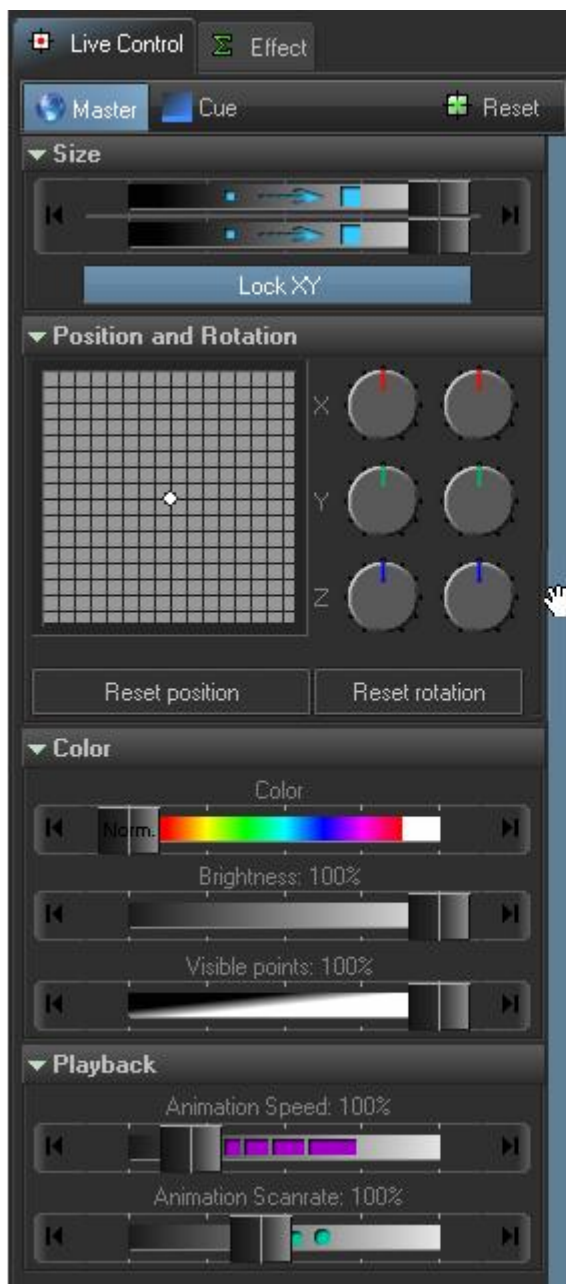

Live Controls overview

The Live Controls tab is located on the right side of the BEYOND window and it is the main tab that is used during Live performances.

Click on this picture to get more information about the various buttons and areas. (Click anywhere that the cursor changes to a pointing finger.)

Placing your mouse in the blue area to the right allows you to scroll the contents up and down
(this works just like the panels in 3D Studio MAX)

From:

<https://wiki.pangolin.com/> - **Complete Help Docs**